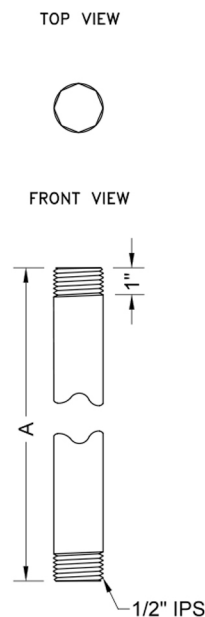

## 1/2" IPS x 12" Brass Vertical Drop Ceiling Nipple

Model #: 801-12.12-

### FEATURES:

- Can be used as a Brass Nipple for supply valves or Brass vertical drop ceiling nipple shower arm
- 1/2" Male x 12" Male IPS
- 1/2" escutcheons sold separately
- All custom lengths available. Contact JACLO for pricing & availability
- See 16303-12 - 1/2" coupling to join and extend for longer size nipples

### SPECIFICATION DRAWING:

1/2" BRASS VERTICAL DROP CEILING NIPPLES		
PART. #	DESCRIPTION	A
801-12.4	1/2" IPS X 4"	4"
801-12.6	1/2" IPS X 6"	6"
801-12.12	1/2" IPS X 12"	12"
801-12.18	1/2" IPS X 18"	18"
801-12.24	1/2" IPS X 24"	24"
801-12.30	1/2" IPS X 30"	30"
801-12.36	1/2" IPS X 36"	36"
801-12.42	1/2" IPS X 42"	42"
801-12.48	1/2" IPS X 48"	48"
801-12.60	1/2" IPS X 60"	60"
801-12.72	1/2" IPS X 72"	72"