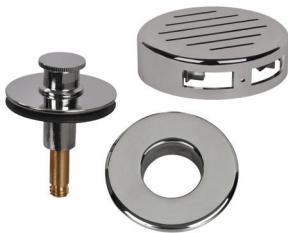

Press-In Trim Kits

Specifications:

- Press-In strainer and gasket fit AB&A coarse thread 1-1/2" – 11-1/2" strainer
- Stopper/overflow plate/finish combinations available shown below

Classic High-flow

One-Hole

Two-Hole

Select Part# Below for Style/Size/Finish of Product Specified:

IPS Part#	AB&A Model	Stopper	Overflow Plate	Finish
60170	ABA965033HF	Push eN Lift	Classic High-flow	Chrome
60111	ABA96504SN3HF	Push eN Lift	Classic High-flow	Satin Nickel
60115	ABA96504VB3HF	Push eN Lift	Classic High-flow	Venetian Bronze
60108	ABA96504ORBHF	Push eN Lift	Classic High-flow	Oil Rubbed Bronze
60187	ABA965073HF	Turn Top	Classic High-flow	Chrome
60135	ABA96508SN3HF	Turn Top	Classic High-flow	Satin Nickel
60191	ABA96508VB3HF	Turn Top	Classic High-flow	Venetian Bronze
60241	ABA96508ORB3HF	Turn Top	Classic High-flow	Oil Rubbed Bronze
60104	ABA965031	Push eN Lift	One Hole	Chrome
60110	ABA96504SN1	Push eN Lift	One Hole	Satin Nickel
60114	ABA96504VB1	Push eN Lift	One Hole	Venetian Bronze
60171	ABA96504ORB1	Push eN Lift	One Hole	Oil Rubbed Bronze
60345	ABA96504W1	Push eN Lift	One Hole	White
60324	ABA96504CB1	Push eN Lift	One Hole	Champagne Bronze
60323	ABA96504MB1	Push eN Lift	One Hole	Matte Black
60185	ABA965071	Turn Top	One Hole	Chrome
60188	ABA96508SN1	Turn Top	One Hole	Satin Nickel
60190	ABA96508VB1	Turn Top	One Hole	Venetian Bronze
60239	ABA96508ORB1	Turn Top	One Hole	Oil Rubbed Bronze
60169	ABA965032	Push eN Lift	Two Hole	Chrome
60174	ABA96504SN2	Push eN Lift	Two Hole	Satin Nickel
60177	ABA96504VB2	Push eN Lift	Two Hole	Venetian Bronze
60107	ABA96504ORB2	Push eN Lift	Two Hole	Oil Rubbed Bronze
60189	ABA965072	Turn Top	Two Hole	Chrome
60189	ABA96508SN2	Turn Top	Two Hole	Satin Nickel
60136	ABA96508VB2	Turn Top	Two Hole	Venetian Bronze
60240	ABA96508ORB2	Turn Top	Two Hole	Oil Rubbed Bronze