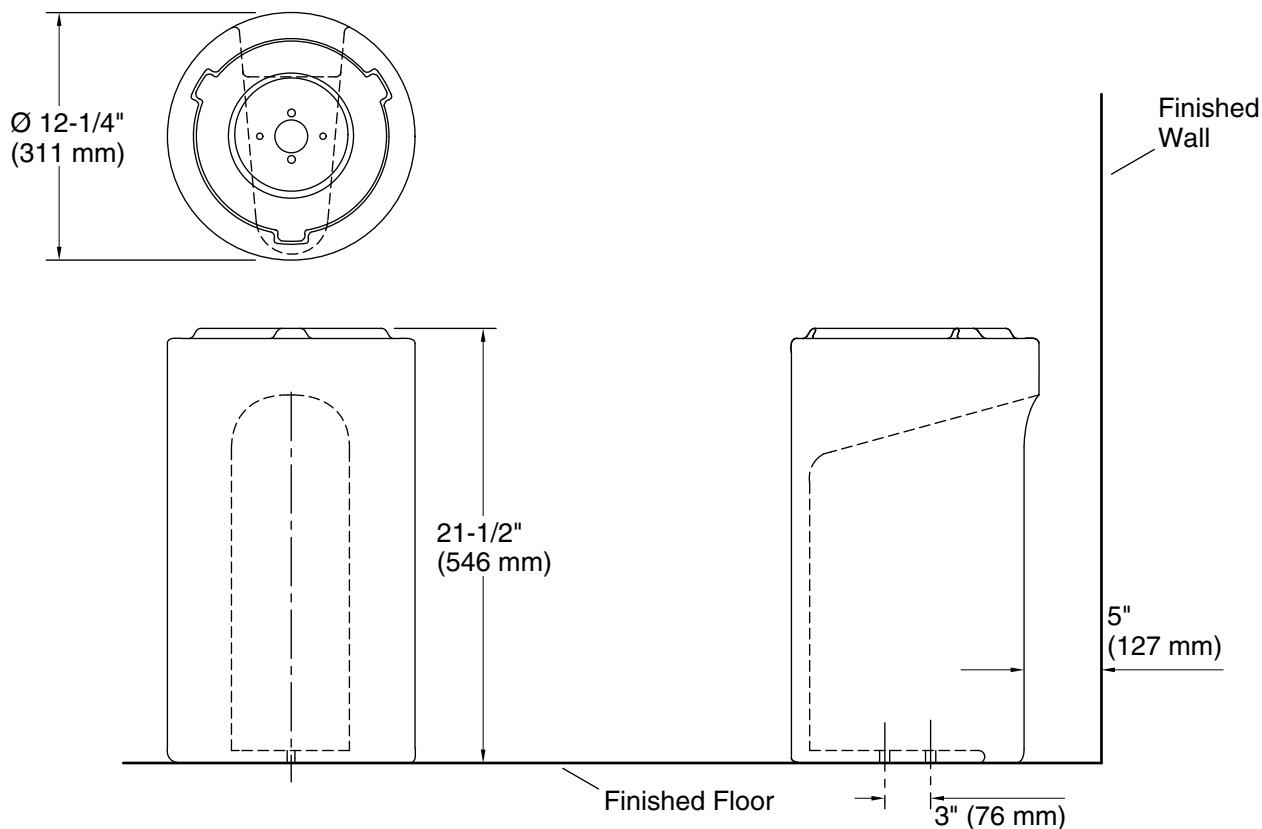

Technical Information

All product dimensions are nominal.

Installation: Pedestal

Notes

Install this product according to the installation instructions.

IMPORTANT! This installation requires a wall-mounted faucet. In areas with subfreezing winter temperatures, plan to install this product to an interior wall to protect the water supply and drain lines from freezing.