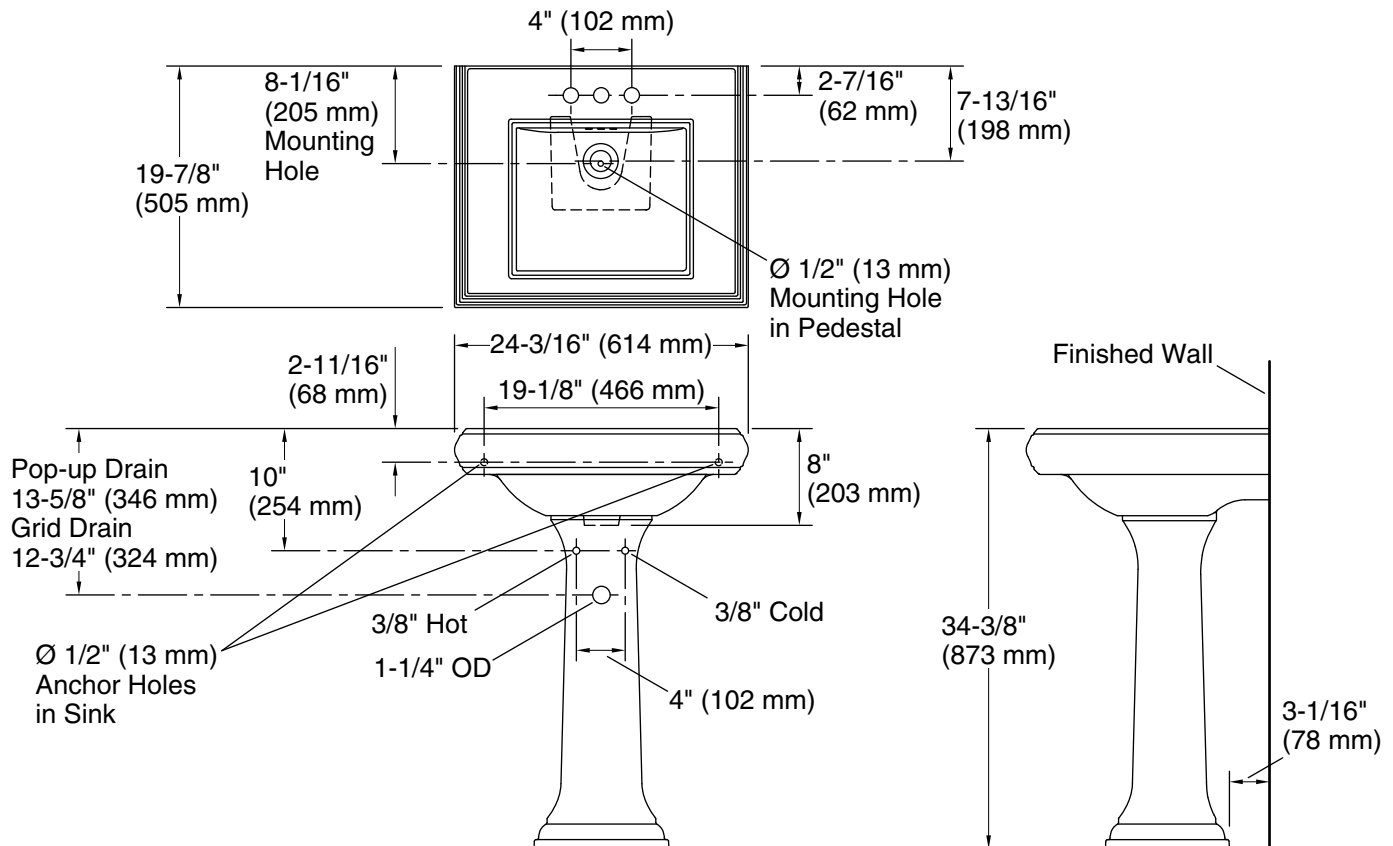

Features

- 4" (102 mm) centerset faucet holes.
- Refined rectangular basin.
- Overflow drain.
- Combination consists of the K-2239-4 basin and the K-2267 pedestal.
- Coordinates with other products in the Memoirs collection.

Material

- Fireclay.

Installation

- Pedestal.

Recommended Products/Accessories

- K-7605-P Angle Supply with Stop (pair)
- K-8998 P-Trap
- K-23726 Drain treatment
- K-23725 Cast iron cleaner

Optional Products/Accessories

- 1041816 Hardware kit, Hollow Wall

Included Components

Product consists of:

- K-2267 Bathroom Sink Pedestal
- K-2239-4 Pedestal/Console Table Bathroom Sink

Additional Components:

- Accessory pack
- Rubber pads

Technical Information

All product dimensions are nominal.

Bowl configuration:	Single
Installation:	Pedestal
Bowl area (Only):	Length: 15" (381 mm) Width: 13" (330 mm) Water depth: 4-1/2" (114 mm)
Number of deck holes:	3
Faucet hole spacing:	4" (102 mm)
Faucet hole(s):	1-1/4" (32 mm)
Drain hole:	1-3/4" (44 mm)