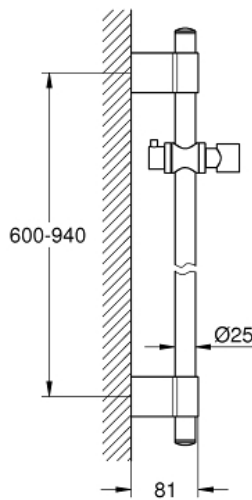

RAINSHOWER  
36" Shower Bar  
MODEL # 28819001

Pure Freude  
an Wasser

**Product Description:**  
RAINSHOWER  
36" Shower Bar

**Standard Specification:**

- With wall holders
- **GROHE QuickFix** (adjustable distance between wall shower holders for adaption to existing drillings)
- Suitable for Relexa handshowers:
  - Trio (28 793)
  - Champagne spray (28 794)
  - Massage (28 795)
  - Five (28 796)
- Suitable for Rainshower handshowers:
  - 5 1/8" Classic (28 764)
  - 6 1/4" Classic (28 765)
  - 5 1/8" Cosmopolitan (28 755)
  - 6 1/4" Cosmopolitan (28 756)
- **GROHE StarLight** chrome finish

**Applicable Codes & Standards:**

- Energy Policy Act of 1992
- ASME A112.18.1/CSA B125.1

**Color:**

- 28819001 StarLight Chrome