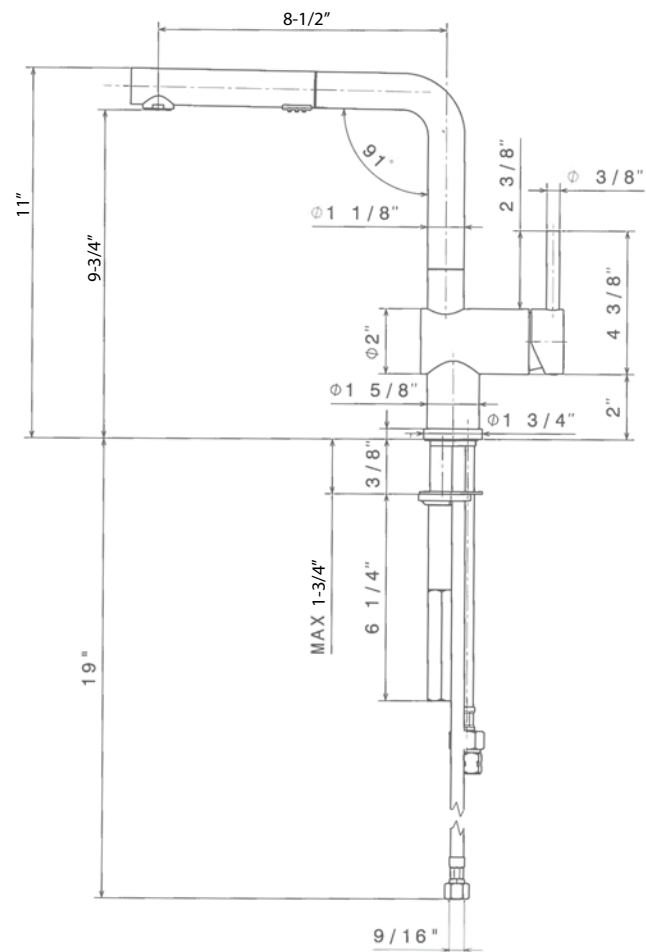

### FEATURES

- Button activated dual spray
- Ceramic disk cartridge
- 1.8 GPM flow rate saves 20% more water
- Classic contemporary design that makes every kitchen look professional
- Installation in a 1-3/8" hole
- 140 degree spout swivel
- 2" backsplash clearance off center
- 1-3/4" maximum deck thickness
- Meets CALGREEN requirements for water-saving usage

### NOMINAL DIMENSIONS

Model 441430 shown

REACH	SPOUT HEIGHT	FAUCET HEIGHT
8-1/2"	9-3/4"	11"

See next page for exploded parts drawing and parts list.

**BLANCO AMERICA**

800.451.5782

www.blancoamerica.com

© 2013 BLANCO AMERICA

### REPAIR PART GUIDE

Num.	Description	Part #
1,1.1	Handle - Satin Nickel	441920
1.1	Handle - Screw and Cap	440890
2	Cartridge Lock Nut	441925
3	Cartridge	440877
4, 5	Spout - Ring set and screw	441929
6	Base - Satin Nickel	441972
7	Mounting assembly	441976
8	Check valve assembly 1.8 GPM	441937
9,9.1,9.2	Handspray - Satin Nickel 1.8 GPM	441939
9.1	Flow regulator 1.8 GPM	441455
9.2	Aerator set Satin Nickel	441978
10	Spray hose	441066
11	Weight	441917