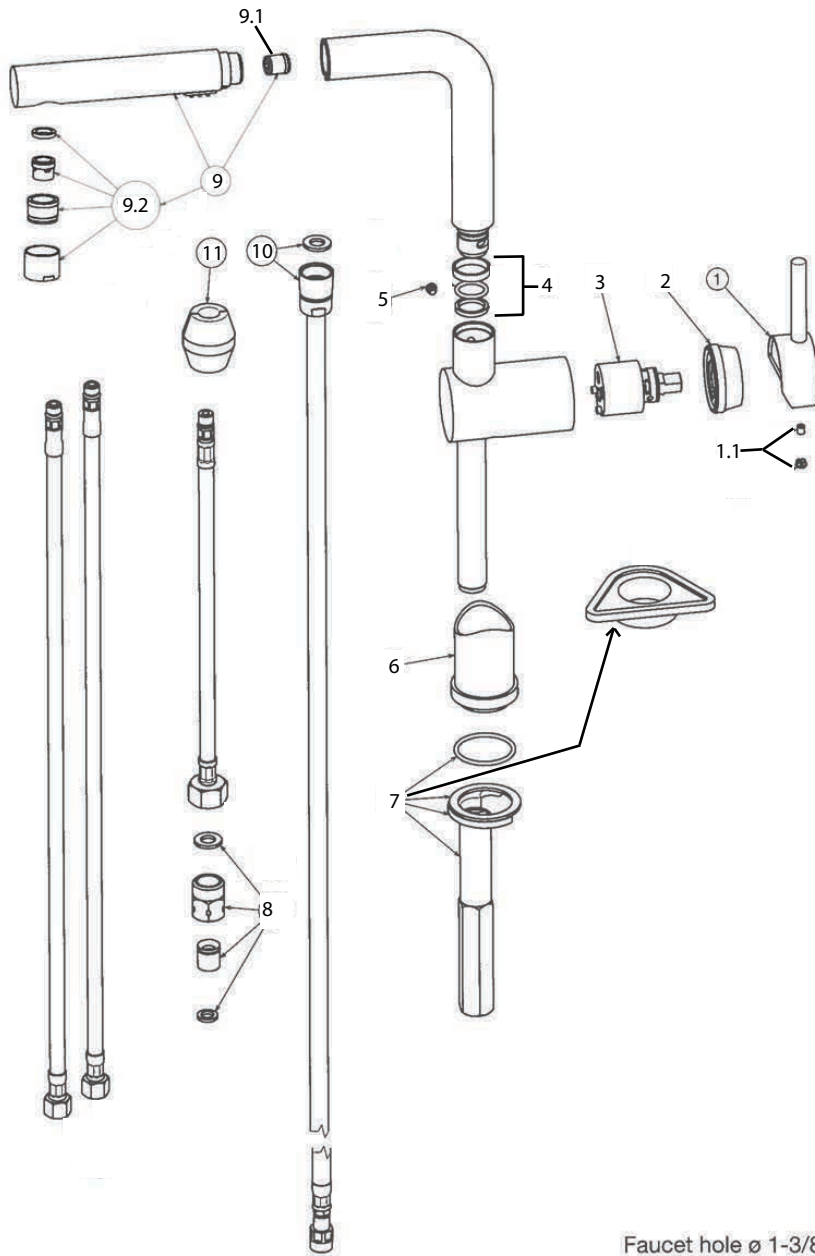

### FEATURES

- Button activated dual spray
- Ceramic disk cartridge
- 1.8 GPM flow rate saves 20% more water
- Classic contemporary design that makes every kitchen look professional
- Installation in a 1-3/8" hole
- 140 degree spout swivel
- 2" backsplash clearance off center
- 1-3/4" maximum deck thickness
- Meets CALGREEN requirements for water-saving usage

### NOMINAL DIMENSIONS

Model 441430 shown

REACH	SPOUT HEIGHT	FAUCET HEIGHT
8-1/2"	9-3/4"	11"

See next page for exploded parts drawing and parts list.

**BLANCO AMERICA**

800.451.5782

www.blancoamerica.com

© 2013 BLANCO AMERICA

### REPAIR PART GUIDE

Num.	Description	Part #
1,1.1	Handle - Satin Nickel	441920
1.1	Handle - Screw and Cap	440890
2	Cartridge Lock Nut	441925
3	Cartridge	440877
4, 5	Spout - Ring set and screw	441929
6	Base - Satin Nickel	441972
7	Mounting assembly	441976
8	Check valve assembly 1.8 GPM	441937
9,9.1,9.2	Handspray - Satin Nickel 1.8 GPM	441939
9.1	Flow regulator 1.8 GPM	441455
9.2	Aerator set Satin Nickel	441978
10	Spray hose	441066
11	Weight	441917