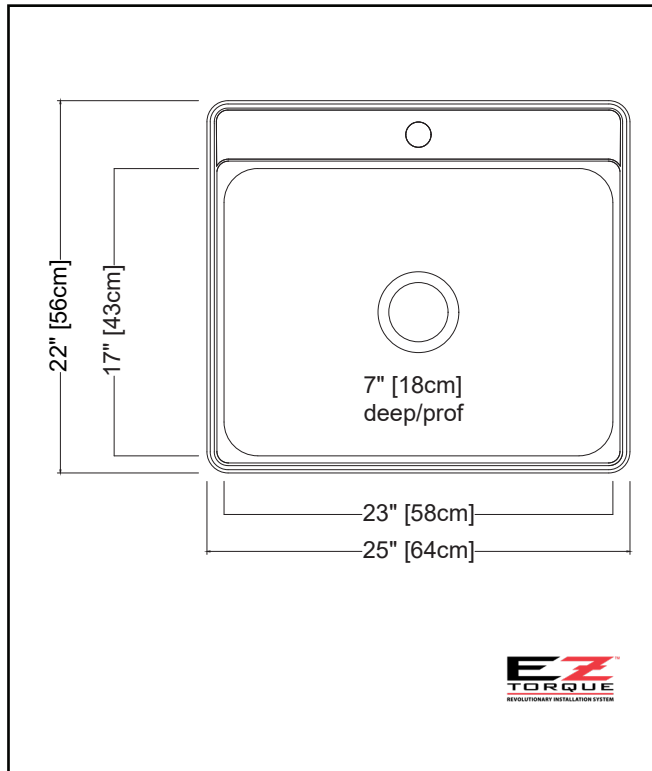

KINDRED

CREEMORE

SINGLE BOWL 22 GAUGE TOPMOUNT/DROP IN

MODEL: CSLA2522-7-4N (4 FAUCET HOLES)

MODEL: CSLA2522-7-3N (3 FAUCET HOLES)

MODEL: CSLA2522-7-1N (1 FAUCET HOLE)

- ✓ EZ Torque hassle-free installation system that simplifies the installation process...just drop and drill
- ✓ Sound dampening system that reduces excess noise from running water and disposal vibration
- ✓ Resilient finish offers lasting durability
- ✓ Topmount/Drop In installation is a favorite for quick kitchen upgrades due to ease of installation and versatility of placement

TECHNICAL FEATURES

OVERALL SINK SIZE (OD)	22" FB x 25" LR
BOWL SIZE (ID)	17"FB x 23" LR x 7" DP
MINIMUM CABINET SIZE	27
MATERIAL	22 Gauge
BOWL CORNER RADIUS	50 mm
STAINLESS STEEL FINISH	Satin Finish
DRAIN HOLE LOCATION	Center
INSTALLATION TYPE	Topmount/Drop In
SOUND COATING	Sound Pads
WEIGHT	8.6 lbs
WARRANTY	Limited Lifetime
COUNTRY OF ORIGIN	Vietnam