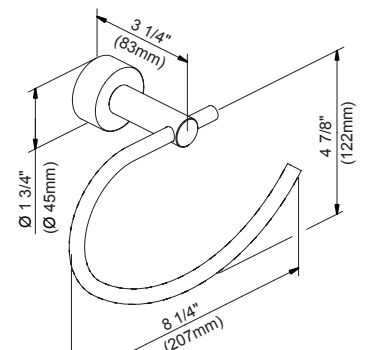

Please see danze.com or current price list for available finishes. Finish is defined by additional suffix.

D446412 - 18" Towel Bar
D446422 - 24" Towel Bar

D446161 - Robe Hook

D446232 - Toilet Paper Holder

D446121 - Towel Ring

Robe Hook

Toilet Paper Holder

Towel Ring

Submittal Information:

Name: _____
 Location: _____

Contractor: _____
 Contact #: _____