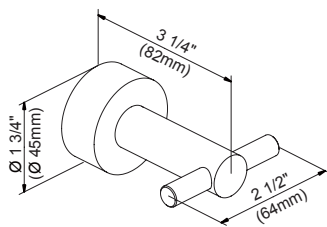

SPECIFICATIONS

Features/Benefits

- Sleek Modern Design
- Coordinates with Amalfi™, Parma® and South Shore™ Collections
- Easy Installation
- Mounting Hardware Included

Available Color/Finishes

Color	Description
	Chrome

Please see danze.com or current price list for available finishes. Finish is defined by additional suffix.

D446412 - 18" Towel Bar
D446422 - 24" Towel Bar

D446161 - Robe Hook

D446232 - Toilet Paper Holder

Robe Hook

Submittal Information:

Name: _____
Location: _____

Contractor: _____
Contact #: _____