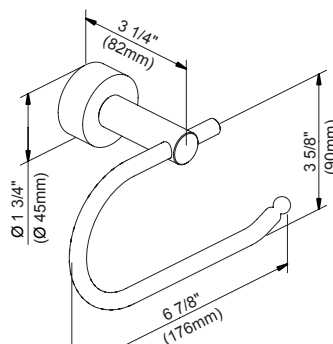

Please see danze.com or current price list for available finishes. Finish is defined by additional suffix.

D446412 - 18" Towel Bar
D446422 - 24" Towel Bar

D446161 - Robe Hook

D446232 - Toilet Paper Holder

D446121 - Towel Ring

Robe Hook

Toilet Paper Holder

Towel Ring

Submittal Information:

Name: _____
 Location: _____

Contractor: _____
 Contact #: _____