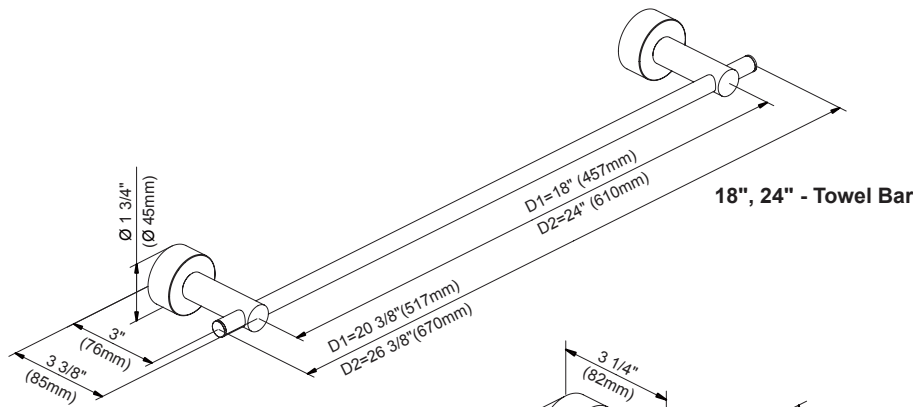

SPECIFICATIONS

Features/Benefits

- Sleek Modern Design
- Coordinates with Amalfi™, Parma® and South Shore™ Collections
- Easy Installation
- Mounting Hardware Included

Available Color/Finishes

Color	Description
	Chrome

Please see danze.com or current price list for available finishes. Finish is defined by additional suffix.

D446412 - 18" Towel Bar
D446422 - 24" Towel Bar

D446161 - Robe Hook

D446232 - Toilet Paper Holder

Robe Hook