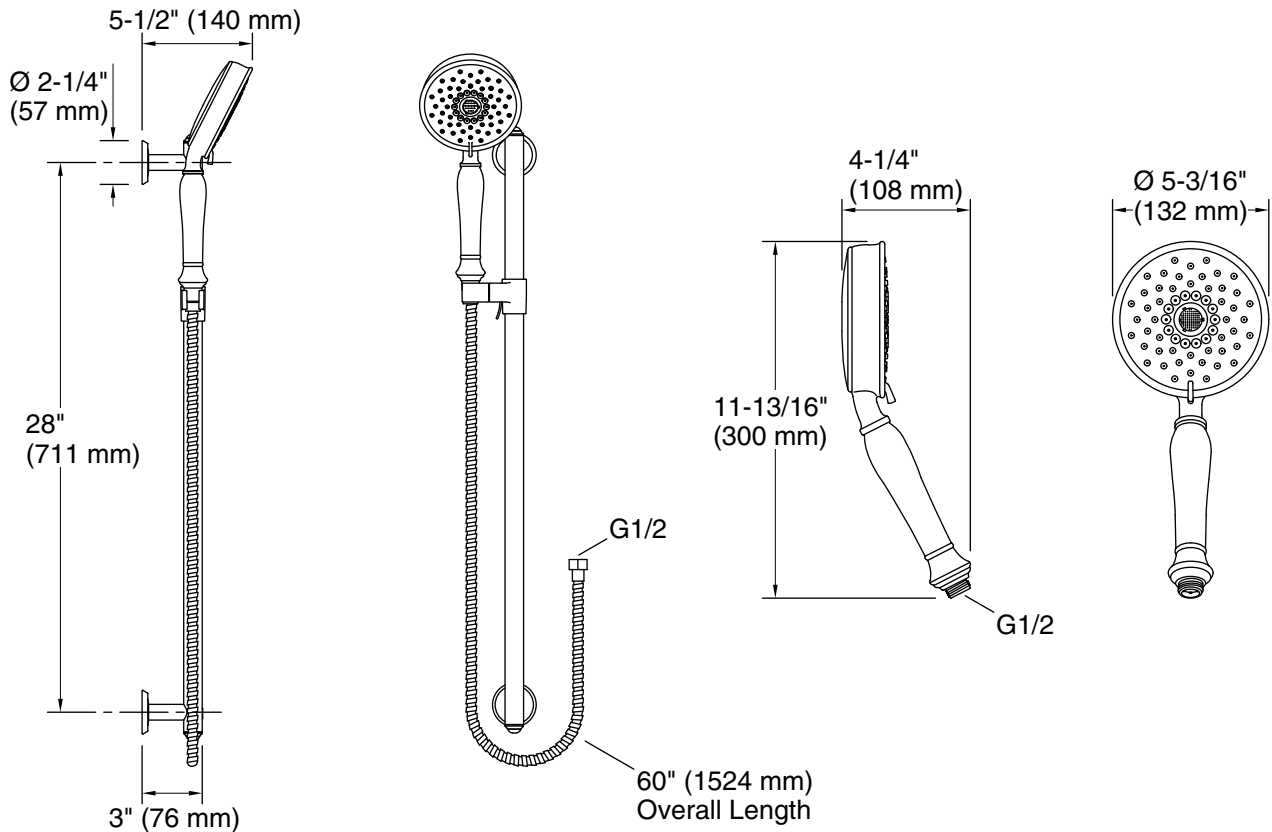

Features

- Includes Bancroft® 2.5-gpm multifunction handshower, 60" metal hose, 30" slidebar and traditional slidebar trim.
- Advanced spray engine provides three experiences: full coverage, pulsating massage, and silk spray.
- Full coverage spray produces an encompassing spray ideal for everyday use.
- Pulsating massage spray targets sore muscles to ease away aches and pains.
- Silk spray releases a dense, luxurious spray ideal for rinsing.
- Thumb tab allows for a smooth transition between sprays.
- Combination of balance, weight, grip, and angle makes this handshower comfortable and easy to use.
- MasterClean™ sprayface features an easy-to-clean surface that withstands mineral buildup.
- 2.5 gpm (9.5 lpm) maximum flow rate.
- 30" slidebar features adjustable mounting brackets for installation flexibility.
- Coordinates with Bancroft and Devonshire faucets and accessories.
- Features a non-positive shut off: water-saving pause mode to temporarily reduce water flow.

Technical Information

All product dimensions are nominal.

Handshower:

Rated maximum flow: 2.5 gal/min (9.5 l/min)

Pressure: 45 psi (3.1 bar)

Pressure and Supply Requirements

Fixture pressure min (static): 45 psi (310.3 kPa)

Fixture Supply Requirements

Min static pressure: 45 psi (310.3 kPa)

Min flow rate: 2.5 gpm (9.5 lpm)

Notes

Install this product according to the installation instructions.

IMPORTANT! The slide bar must be mounted to stud framing supports at both the top and bottom mounting locations. Plastic wall anchors will not support the slide bar. Do not use or depend on plastic wall anchors to attach the slide bar.

Plumbing codes may require that an atmospheric vacuum breaker be installed in-line to handshowers. Consult with local codes.

ADA, OBC compliant when installed to the specific requirements of these regulations.