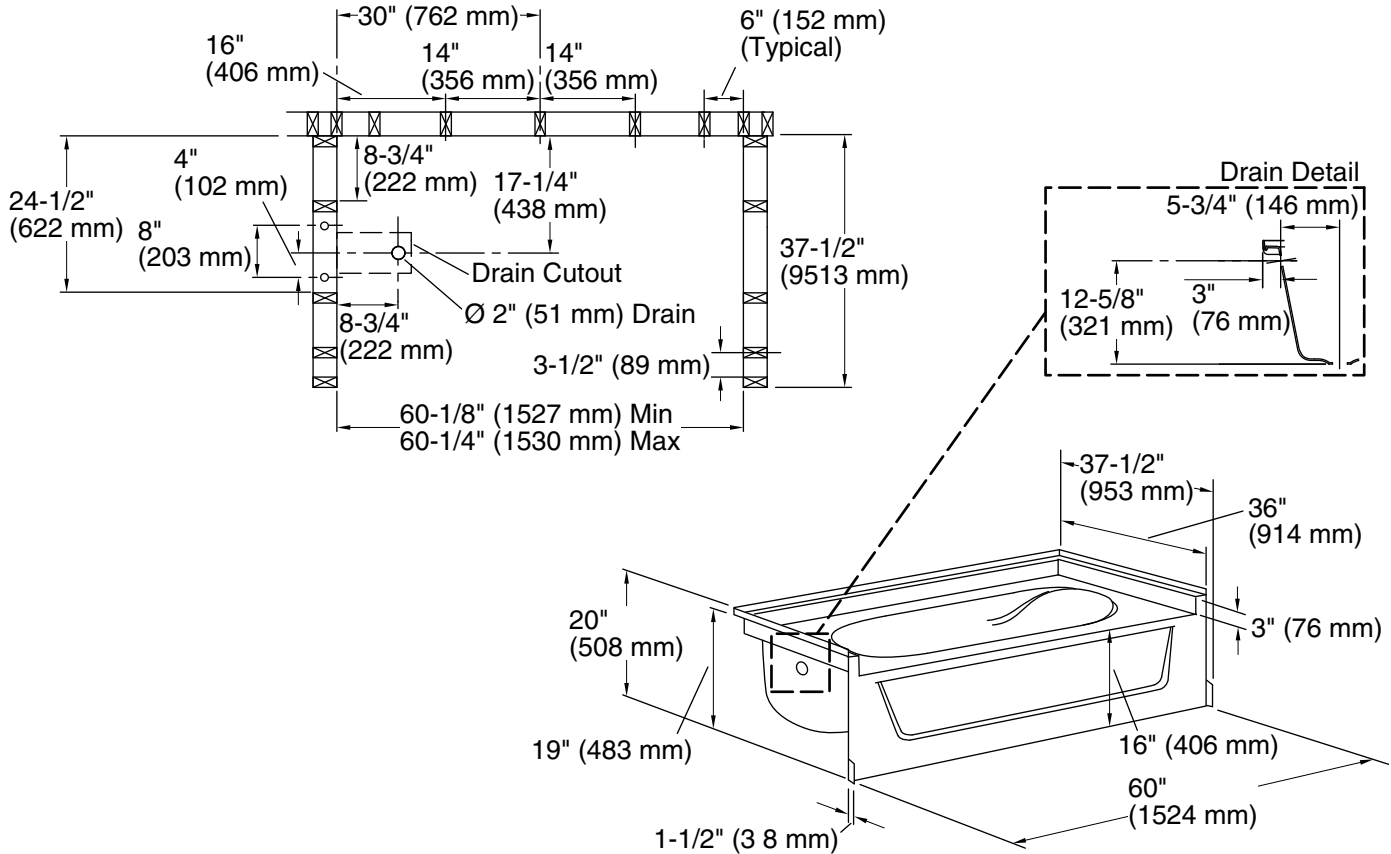

## Features

- 16" apron.
- Suitable for tile-down applications.
- Compatible with Ensemble wall set (71104100)

For the most current Specification Sheet, go to [www.sterlingplumbing.com](http://www.sterlingplumbing.com).

**Technical Information**

All product dimensions are nominal.

- Installation: Three-wall alcove
- Drain location: Right
- Basin area, bottom: 40" x 21" (1016 mm x 533 mm)
- Basin area, top: 52" x 29" (1321 mm x 737 mm)
- Water depth: 11" (279 mm)
- Water capacity: 40 gal (151.4 L)
- Minimum flat for door: 3-1/4" (83 mm)
- Maximum door width: 58-1/2" (1486 mm)