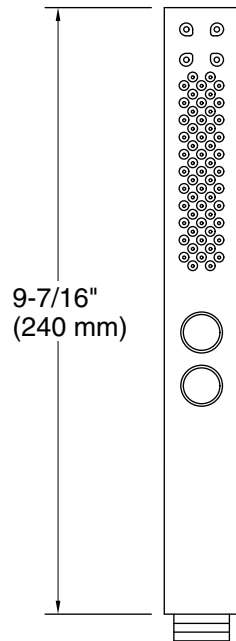

Technical Information

All product dimensions are nominal.

Drain included: No

Handshower:

Rated maximum flow: 2.5 gal/min (9.5 l/min)

Notes

For use with automatic compensating valves rated at 2.2 gal/min (8.3 l/min) or less.

Install this product according to the installation instructions.

Plumbing codes may require that a vacuum breaker be installed in-line to handshowers. Please consult local plumbing codes.

OBC compliant when installed to the specific requirements of these regulations.