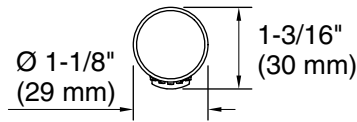

Technical Information

All product dimensions are nominal.

Drain included: No

Handshower:

Rated maximum flow: 2.5 gal/min (9.5 l/min)

Notes

For use with automatic compensating valves rated at 2.2 gal/min (8.3 l/min) or less.