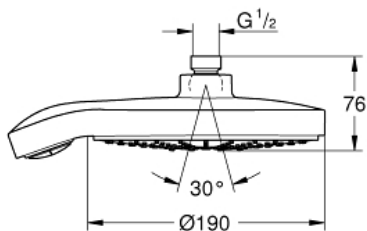

# POWER&SOUL COSMOPOLITAN 190

MODEL # 27765000

Pure Freude  
an Wasser

**GROHE**

**Product Description:**  
POWER&SOUL COSMOPOLITAN 190

**Standard Specification:**

- 4 sprays: GROHE Rain O<sup>2</sup>, Rain, Bokoma Spray and Jet
- Diameter Ø 7 1/2"
- **GROHE DreamSpray** perfect spray pattern
- **GROHE One-click showering** spray selection via push button
- **GROHE StarLight** chrome finish
- **SpeedClean** anti-lime system
- Inner WaterGuide for a longer life
- Suitable for instantaneous heater
- Min. recommended pressure: 15 psi (1.0 bar)