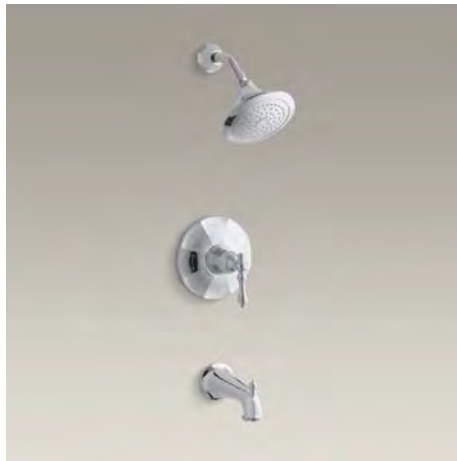

To view additional handle styles, visit KOHLER.com/Faucets.

Finial® Traditional

Rite-Temp® pressure-balancing bath/shower trim set with metal lever handle and push-button diverter

Bath/shower trim set (shown)   K-T312-4M
Shower trim set   K-T313-4M

Kelston®

Rite-Temp pressure-balancing bath/shower trim set with lever handle

Bath/shower trim set (shown)   K-T13492-4
Shower trim set   K-T13493-4

Archer®

Rite-Temp pressure-balancing bath/shower trim set with lever handle

Bath/shower trim set (shown)   K-T11077-4
Shower trim set   K-T11078-4

Bancroft®

Rite-Temp pressure-balancing bath/shower trim set with metal lever handle

Bath/shower trim set (shown)   K-T10581-4
Shower trim set   K-T10583-4

Coralais®

Bath/shower trim set with lever handle

Bath/shower trim set (shown)   K-T15601-4
Shower trim set   K-T15611-4

Coralais

Bath/shower trim set with lever handles

Bath/shower trim set (shown)   K-T15201-4
Shower trim set   K-T15211-4