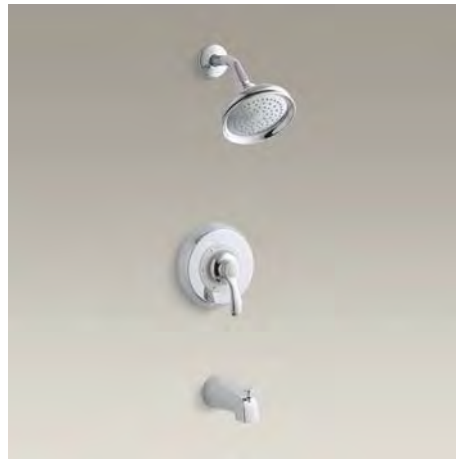

K-10597
Bancroft[®]
handshower

K-10257
Shift[™] Ellipse
handshower

Any KOHLER[®]
handshower may
be used

Bath/Shower Trim Sets

To view additional handle styles, visit KOHLER.com/Faucets.

Antique

Rite-Temp® pressure-balancing bath/shower trim set with lever handle