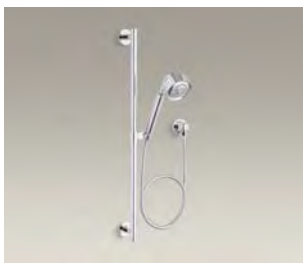

Add a handshower

Handshower kits
Page 58