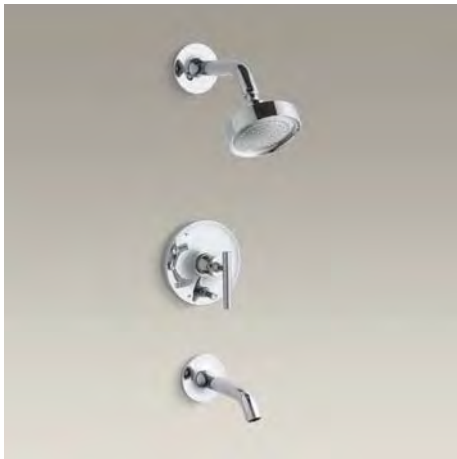

Bath/Shower Trim Sets

Alteo®

Rite-Temp® pressure-balancing bath/shower trim set with lever handle

Bath/shower trim set (shown)	K-T45104-4
Shower trim set	K-T45106-4
Shower trim set with diverter	K-T45108-4

Taboret®

Rite-Temp pressure-balancing bath/shower trim set with lever handle

Bath/shower trim set (shown)	K-T8224-4
Shower trim set	K-T8226-4

Symbol®

Rite-Temp pressure-balancing bath/shower trim set with lever handle and push-button diverter

Bath/shower trim set (shown)	K-T18488-4
Shower trim set	K-T18489-4

Purist®

Rite-Temp pressure-balancing bath/shower trim set with lever handle, push-button diverter and 35°-angle spout

Bath/shower trim set (shown)	K-T14420-4
Shower trim set	K-T14422-4

Purist

Rite-Temp pressure-balancing bath/shower trim set with lever handle, push-button diverter and 90°-angle spout

Bath/shower trim (shown)	K-T14421-4
Shower trim set	K-T14422-4

Stance®

Rite-Temp pressure-balancing bath/shower trim set with lever handle and push-button diverter

Bath/shower trim set (shown)	K-T14776-4
Shower trim set	K-T14778-4
Shower trim set with push-button diverter	K-T14777-4

KOHLER® shower components are available in a wide array of finishes. See page 152 for details.