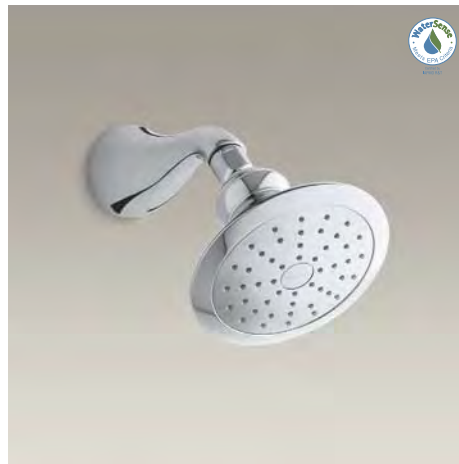

Revival
Single-function showerhead with Katalyst® spray
2.0 gpm (shown) K-45411
2.5 gpm K-16166-AK
Showerarm K-16133