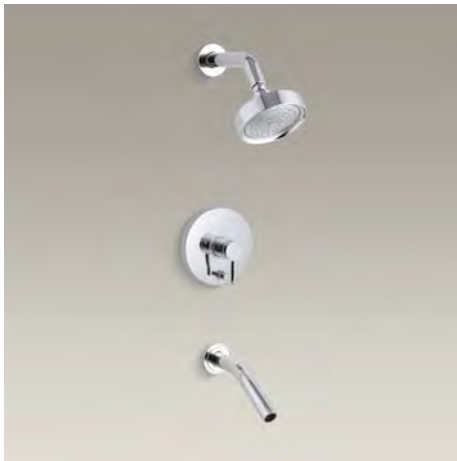

To view additional handle styles, visit KOHLER.com/Faucets.

Toobi®

Rite-Temp® pressure-balancing bath/shower trim set with lever handle and push-button diverter

Bath/shower trim set (shown)	K-T8975-4
Shower trim set	K-T8978-4
Shower trim set with push-button diverter	K-T8977-4

Stillness®

Rite-Temp pressure-balancing bath/shower trim set with lever handle and push-button diverter

Bath/shower trim set (shown)	K-T948-4
Shower trim set	K-T949-4

Oblo®

Rite-Temp pressure-balancing bath/shower trim set with oval handle and push-button diverter

Bath/shower trim set (shown)	K-T10055-9
Shower trim set	K-T10056-9

Loure®

Rite-Temp pressure-balancing bath/shower trim set with lever handle and push-button diverter

Bath/shower trim set (shown)	K-T14664-4
Shower trim set	K-T14670-4
Shower trim set with push-button diverter	K-T14665-4

Refinia®

Rite-Temp pressure-balancing bath/shower trim set with lever handle

Bath/shower trim set (shown)	K-T5318-4
Shower trim set	K-T5320-4
Shower trim set with push-button diverter	K-T5319-4