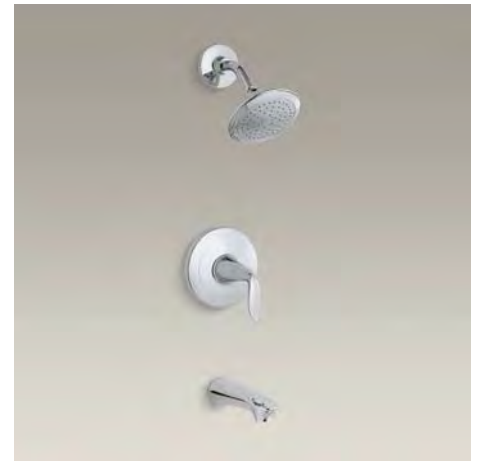

To view additional handle styles, visit KOHLER.com/Faucets.

Toobi®

Rite-Temp® pressure-balancing bath/shower trim set with lever handle and push-button diverter

Bath/shower trim set (shown)	K-T8975-4
Shower trim set	K-T8978-4
Shower trim set with push-button diverter	K-T8977-4

Stillness®

Rite-Temp pressure-balancing bath/shower trim set with lever handle and push-button diverter

Bath/shower trim set (shown)	K-T948-4
Shower trim set	K-T949-4

Oblo®

Rite-Temp pressure-balancing bath/shower trim set with oval handle and push-button diverter

Bath/shower trim set (shown)	K-T10055-9
Shower trim set	K-T10056-9

Loure®

Rite-Temp pressure-balancing bath/shower trim set with lever handle and push-button diverter

Bath/shower trim set (shown)	K-T14664-4
Shower trim set	K-T14670-4
Shower trim set with push-button diverter	K-T14665-4

Refinia®

Rite-Temp pressure-balancing bath/shower trim set with lever handle

Bath/shower trim set (shown)	K-T5318-4
Shower trim set	K-T5320-4
Shower trim set with push-button diverter	K-T5319-4