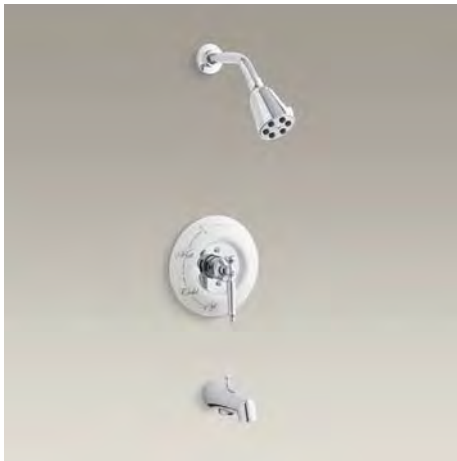

K-10597
Bancroft[®]
handshower

K-10257
Shift[™] Ellipse
handshower

Any KOHLER[®]
handshower may
be used

Bath/Shower Trim Sets

To view additional handle styles, visit KOHLER.com/Faucets.

Antique

Rite-Temp® pressure-balancing bath/shower trim set with lever handle