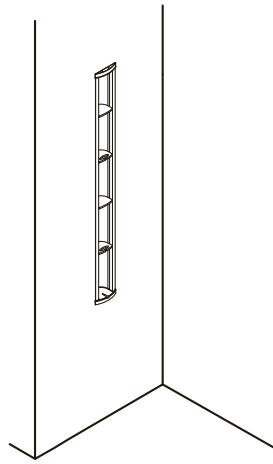

Shower Rods

If you've chosen a shower curtain instead of shower doors, extend your bathing space by 6" with the Expanse® curved shower rod. Available in traditional, transitional or contemporary designs, the Expanse shower rod complements the Expanse bath and a wide range of bathroom aesthetics.

Lockers

Incorporate shelving right into your shower wall with a Shower Locker® unit. Designed to complement your showering environment without intruding on space, Shower Locker units are convenient and easy to clean.

Drains

Featuring solid-brass construction for durability and reliability, KOHLER® shower drains resist buildup. Ten finish options let you find the perfect match for your faucet and trim.