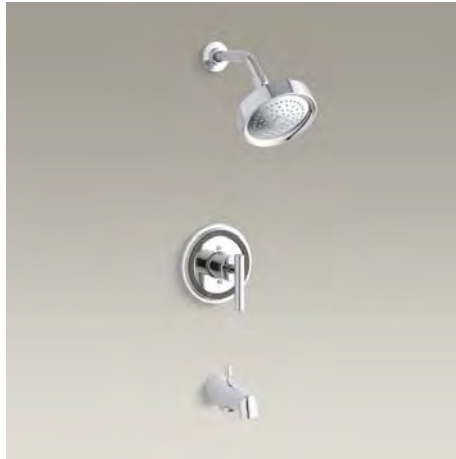

Bath/Shower Trim Sets

Alteo®

Rite-Temp® pressure-balancing bath/shower trim set with lever handle

Bath/shower trim set (shown)	K-T45104-4
Shower trim set	K-T45106-4
Shower trim set with diverter	K-T45108-4

Taboret®

Rite-Temp pressure-balancing bath/shower trim set with lever handle

Bath/shower trim set (shown)	K-T8224-4
Shower trim set	K-T8226-4

Symbol®

Rite-Temp pressure-balancing bath/shower trim set with lever handle and push-button diverter

Bath/shower trim set (shown)	K-T18488-4
Shower trim set	K-T18489-4

Purist®

Rite-Temp pressure-balancing bath/shower trim set with lever handle, push-button diverter and 35°-angle spout

Bath/shower trim set (shown)	K-T14420-4
Shower trim set	K-T14422-4

Purist

Rite-Temp pressure-balancing bath/shower trim set with lever handle, push-button diverter and 90°-angle spout

Bath/shower trim (shown)	K-T14421-4
Shower trim set	K-T14422-4

Stance®

Rite-Temp pressure-balancing bath/shower trim set with lever handle and push-button diverter

Bath/shower trim set (shown)	K-T14776-4
Shower trim set	K-T14778-4
Shower trim set with push-button diverter	K-T14777-4

KOHLER® shower components are available in a wide array of finishes. See page 152 for details.