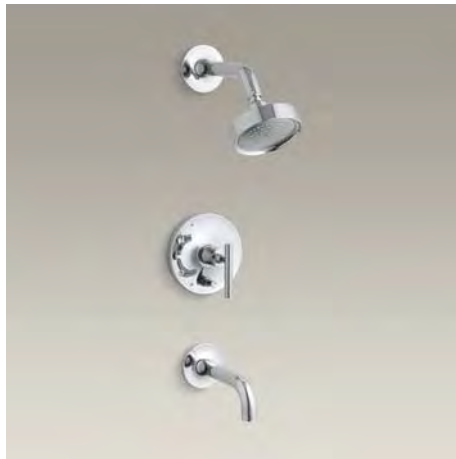

Bath/Shower Trim Sets

Alteo®

Rite-Temp® pressure-balancing bath/shower trim set with lever handle

Bath/shower trim set (shown)	K-T45104-4
Shower trim set	K-T45106-4
Shower trim set with diverter	K-T45108-4

Taboret®

Rite-Temp pressure-balancing bath/shower trim set with lever handle

Bath/shower trim set (shown)	K-T8224-4
Shower trim set	K-T8226-4

Symbol®

Rite-Temp pressure-balancing bath/shower trim set with lever handle and push-button diverter

Bath/shower trim set (shown)	K-T18488-4
Shower trim set	K-T18489-4

Purist®

Rite-Temp pressure-balancing bath/shower trim set with lever handle, push-button diverter and 35°-angle spout

Bath/shower trim set (shown)	K-T14420-4
Shower trim set	K-T14422-4

Purist

Rite-Temp pressure-balancing bath/shower trim set with lever handle, push-button diverter and 90°-angle spout

Bath/shower trim (shown)	K-T14421-4
Shower trim set	K-T14422-4

Stance®

Rite-Temp pressure-balancing bath/shower trim set with lever handle and push-button diverter

Bath/shower trim set (shown)	K-T14776-4
Shower trim set	K-T14778-4
Shower trim set with push-button diverter	K-T14777-4

KOHLER® shower components are available in a wide array of finishes. See page 152 for details.