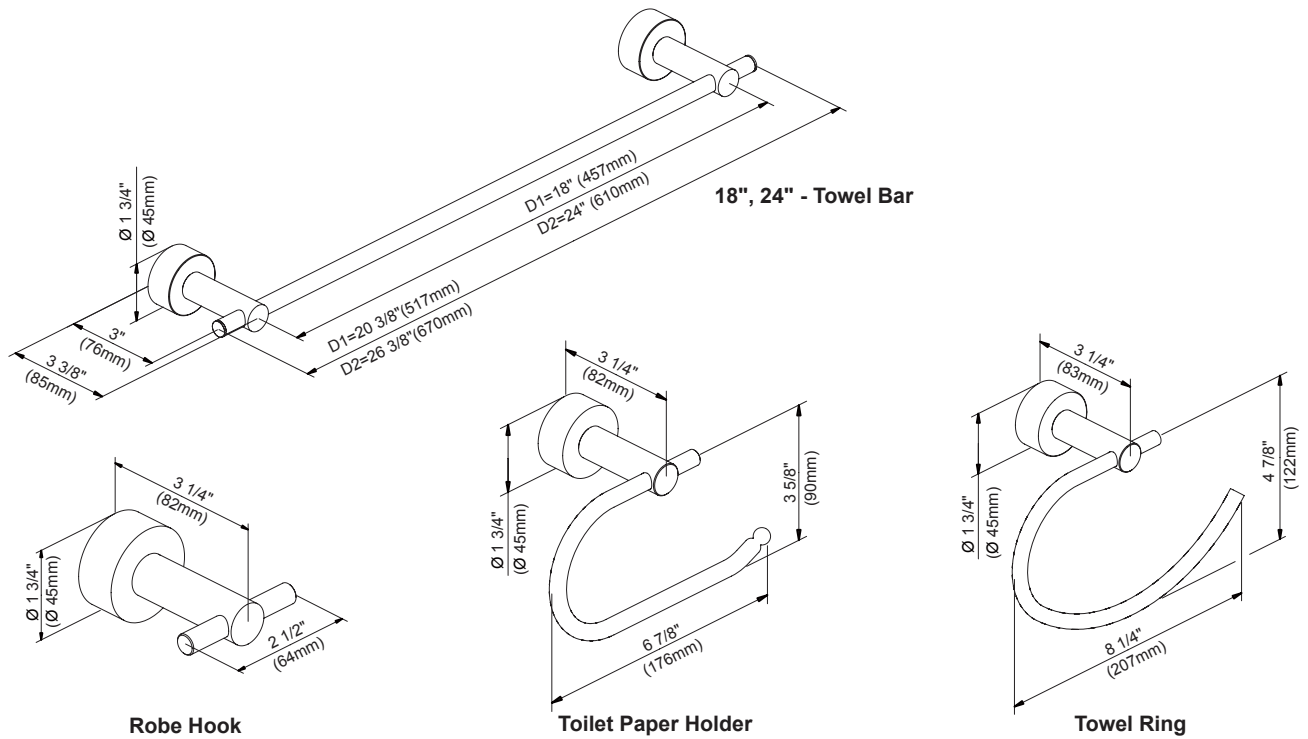

SPECIFICATIONS

Features/Benefits

- Sleek Modern Design
- Coordinates with Amalfi™, Parma® and South Shore™ Collections
- Easy Installation
- Mounting Hardware Included

Available Color/Finishes

Color	Description
	Chrome

Please see danze.com or current price list for available finishes. Finish is defined by additional suffix.

D446412 - 18" Towel Bar
D446422 - 24" Towel Bar

D446161 - Robe Hook

D446232 - Toilet Paper Holder

Submittal Information:

Name: _____
Location: _____

Contractor: _____
Contact #: _____