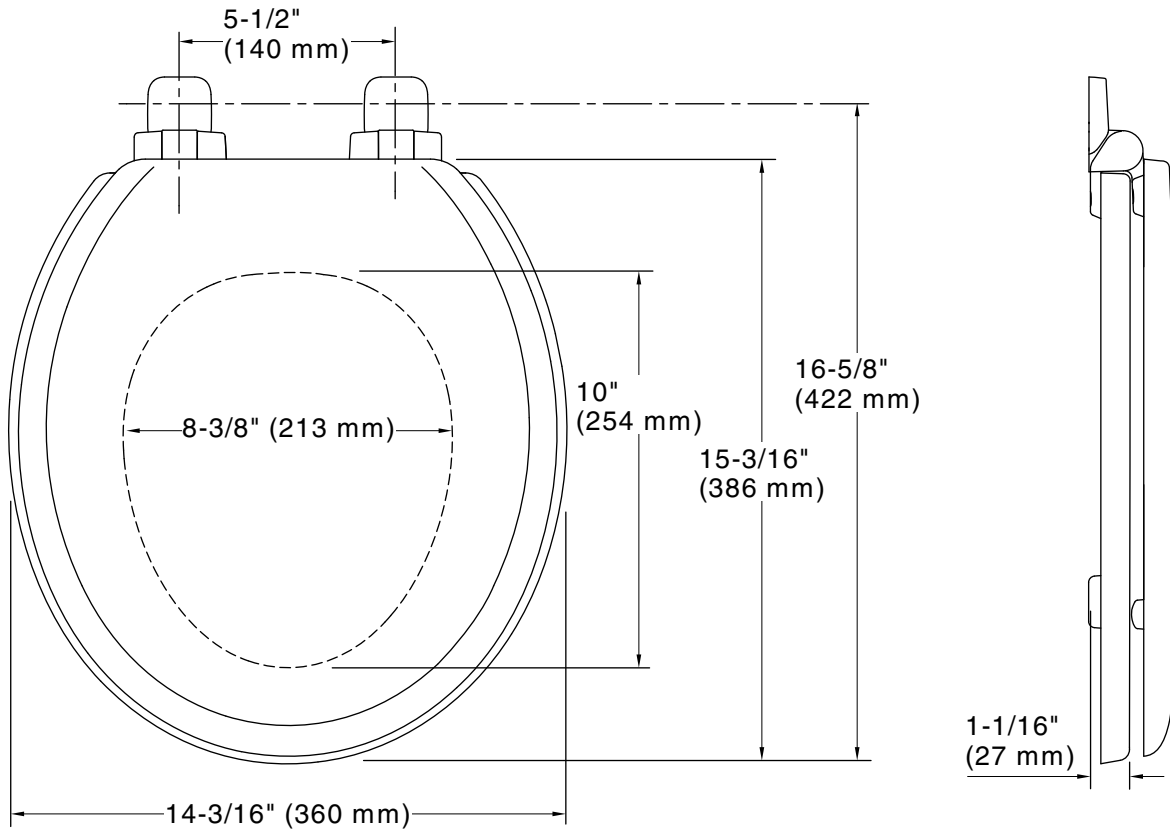

Color	Code	Description
-------	------	-------------

	0	White
	96	Biscuit

Technical Information

All product dimensions are nominal.

Seat shape type: Round-front
Seat front type: Closed-front
Seat-mounting holes: 5-1/2" (140 mm)