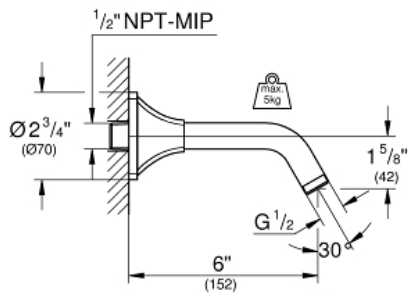

RAINSHOWER GRANDERA  
6" Shower Arm  
MODEL # 26036EN0

Pure Freude  
an Wasser

GROHE

**Product Description:**  
RAINSHOWER GRANDERA  
6" Shower Arm

**Standard Specification:**

- Metal
- 1/2" NPT connection thread(s)
- Grandera escutcheon
- **GROHE StarLight** finish
- Suitable for all Grandera shower heads

**Applicable Codes & Standards:**

- Energy Policy Act of 1992
- ASME A112.18.1/CSA B125.1

**Color:**

- 26036EN0 Brushed Nickel InfinityFinish