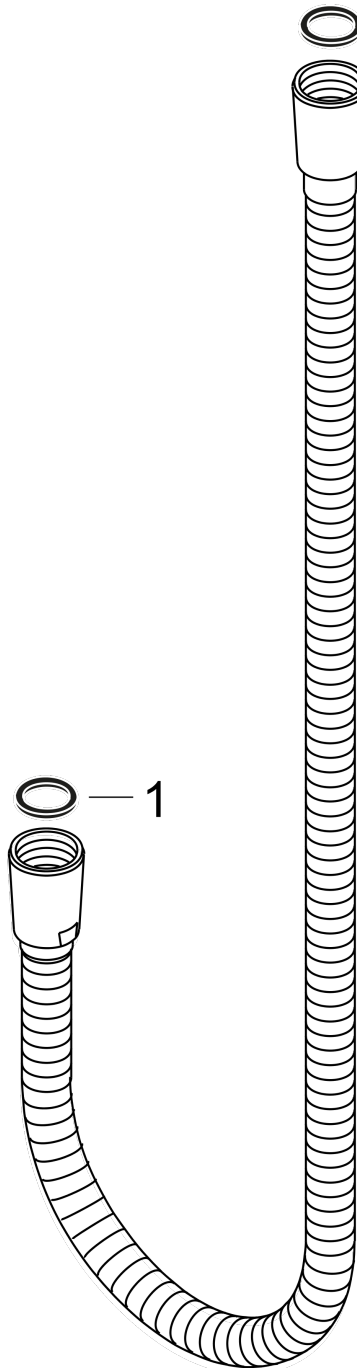

Metal Showerhose, 50"

Finishes : **chrome**   Part no. : **28112000**

Exploded drawing

Year of production: >12/05