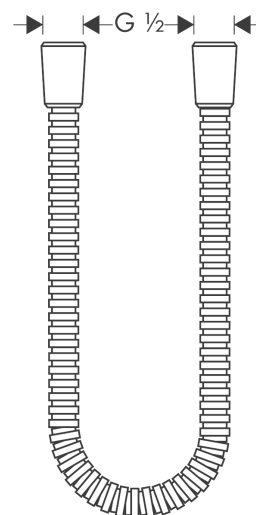

## Metal Showerhose, 50"

Finishes : **chrome**    Part no. : **28112000**

#### Features

- Metal shower hose
- Pivot connector prevents hose from tangling
- No-kink hose

### Exploded drawing

Year of production: >12/05

**Metal Showerhose, 50"**Finishes : **chrome**    Part no. : **28112000****Spare parts list**

Year of production: &gt;12/05

Pos.	Description	Part no.	Price	PU
1	seal	98058000	-	1