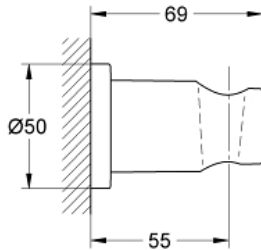

RAINSHOWER
Wall Hand Shower Holder
MODEL # 27074BE0

Pure Freude
an Wasser

GROHE

Product Description:
RAINSHOWER
Wall Hand Shower Holder

Standard Specification:

- Non-Adjustable Shower Head
- With round escutcheon
- GROHE StarLight finish

Applicable Codes & Standards:

- ASME A112.18.1/CSA B125.1
- LOGO CEC

Color:
□ 27074BE0 Polished nickel