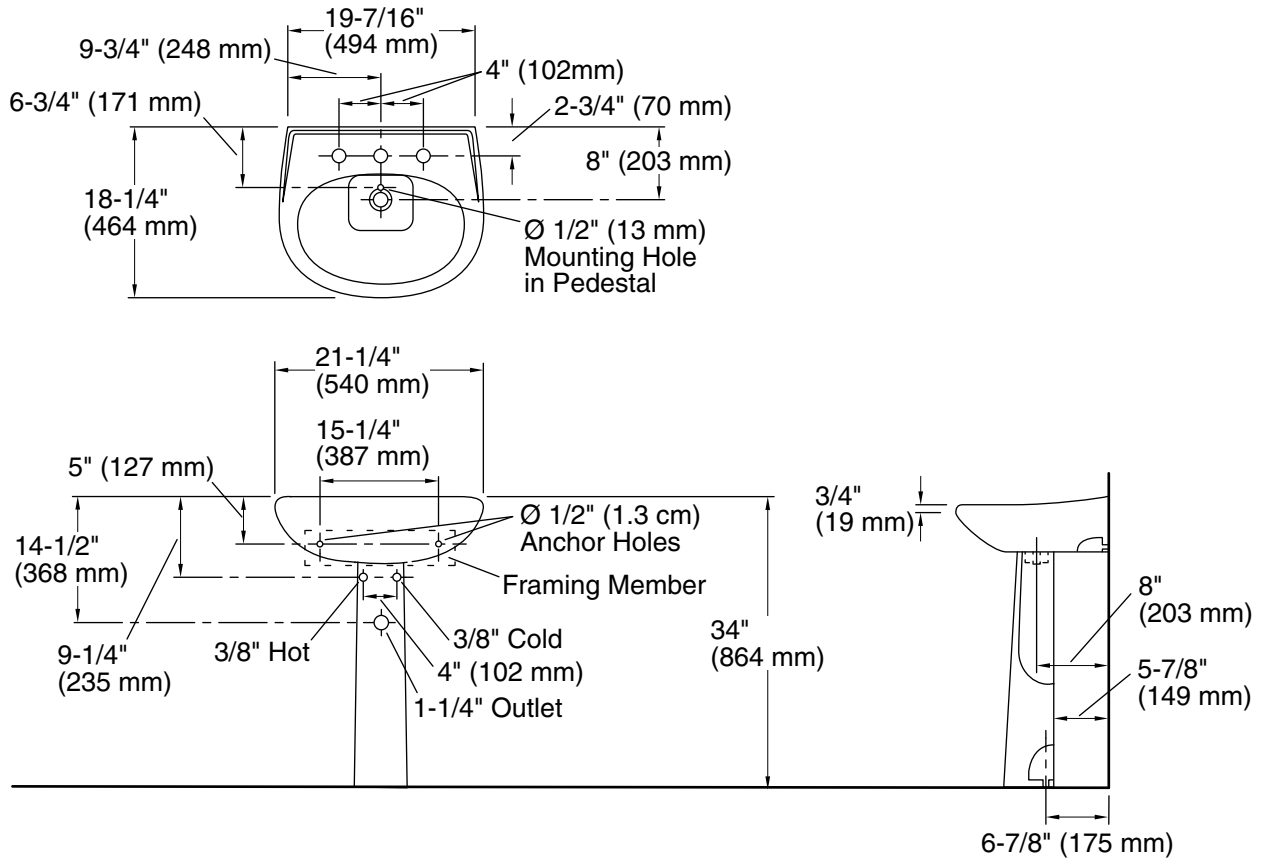

## Features

- Wall-mount or for use with pedestal 448120.
- 8" (203 mm) widespread faucet holes.
- Center drain and overflow.

For the most current Specification Sheet, go to [www.sterlingplumbing.com](http://www.sterlingplumbing.com).

**Technical Information**

All product dimensions are nominal.

- Bowl configuration: Single
- Installation: Pedestal
- Bowl area (Only): Length: 18-1/4" (464 mm)  
Width: 11-5/8" (295 mm)  
Water depth: 4" (102 mm)
- Number of deck holes: 3
- Faucet hole spacing: 8" (203 mm)
- Drain hole: 1-3/4" (44 mm)

**Notes**

Install this product according to the installation instructions.  
Measure your actual product for roughing-in details.