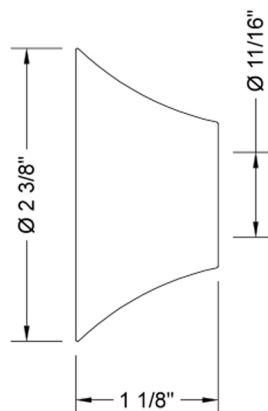

1 1/16" Bell Escutcheon

Model #: 7116-

FEATURES:

- 579 cover 1/2" copper when using 5/8" O.D. compression supply valve
- 7116 or 7118 1 1/16" I.D. bell escutcheons for use with 579 or sweat valves

AVAILABLE FINISHES:

SPECIFICATION DRAWING:

SIDE VIEW

FRONT VIEW