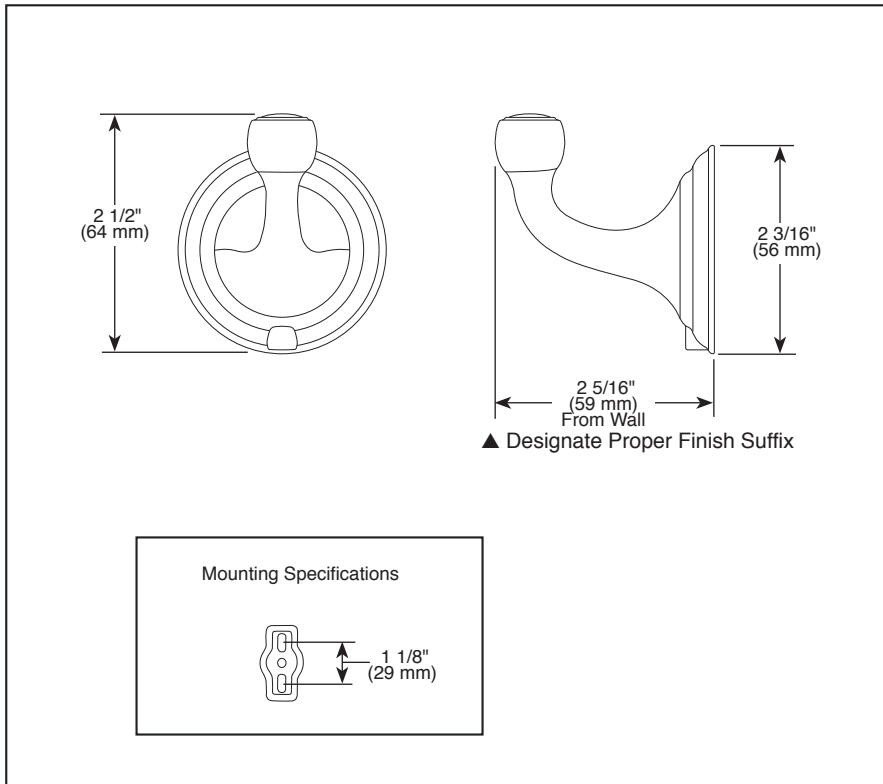

## ACCESSORIES

- Windemere® Bath Collection
- Robe Hook

Submitted Model No.: \_\_\_\_\_

Specific Features: \_\_\_\_\_

▲ Designate Proper Finish Suffix

### STANDARD SPECIFICATIONS:

- Wood blocking is preferable behind all wall surfaces. If wood blocking is not available, the following fasteners are suggested: Tile/Masonry-Plastic or lead Anchors Plaster/drywall-Toggle bolts.
- Mounting hardware included with product.

55 E. 111th Street, Indianapolis, Indiana 46280  
350 South Edgeware Road, St. Thomas, ON N5P 4L1  
© 2013 Masco Corporation of Indiana

Delta reserves the right (1) to make changes in specifications and materials, and (2) to change or discontinue models, both without notice or obligation. Dimensions are for reference only. See current full-line price book or [www.deltafaucet.com](http://www.deltafaucet.com) for finish options and product availability.