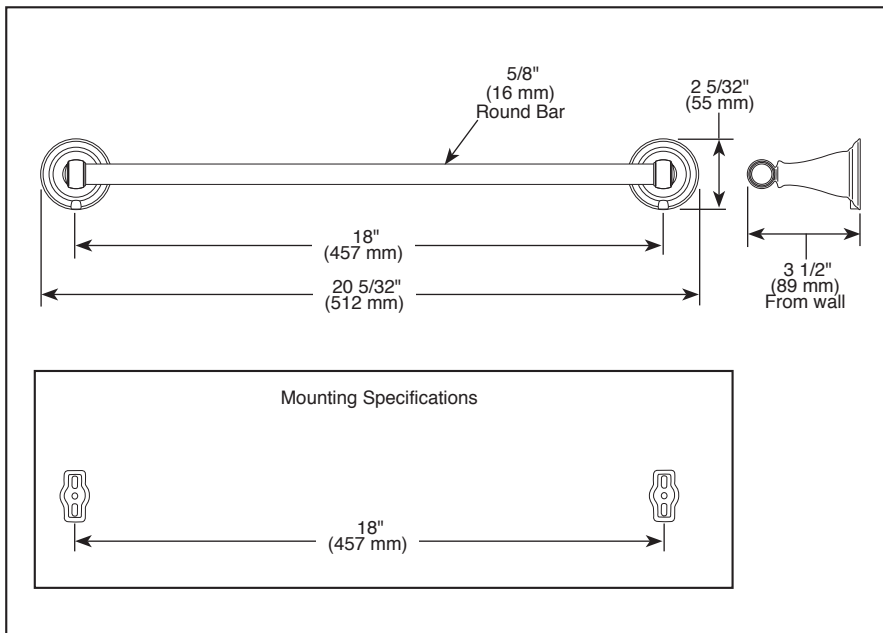

ACCESSORIES

- Windemere® Bath Collection
- 18" Towel Bar

Submitted Model No.: _____

Specific Features: _____

▲ Designate Proper Finish Suffix

STANDARD SPECIFICATIONS:

- Wood blocking is preferable behind all wall surfaces. If wood blocking is not available, the following fasteners are suggested: Tile/Masonry-Plastic or lead Anchors Plaster/drywall-Toggle bolts.
- Mounting hardware and mounting template included with product.