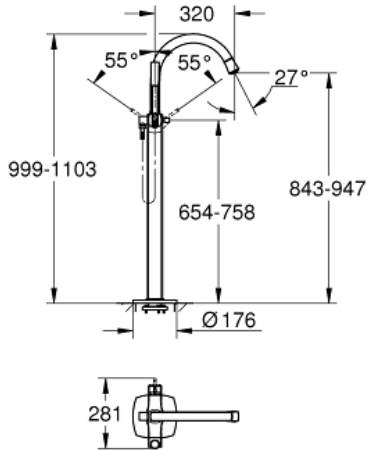

GRANDERA  
Single-Handle Bathtub Faucet  
MODEL # 23318000

Pure Freude  
an Wasser

ADA

**Product Description:**  
**GRANDERA**  
**Single-Handle Bathtub Faucet**

**Standard Specification:**

- Requires Rough-In Set (29 038) (sold separately)
- **GROHE SilkMove** ceramic cartridge
- **GROHE StarLight** chrome finish
- Automatic diverter: bath/shower
- Spout with flow control
- 1/2" integrated non-return valves in the shower outlet
- With shower holder
- Grandera hand shower stick, 2.0 gpm (26 037)
- Silverflex shower hose 49" (1250 mm)
- Protected against backflow
- Min. recommended pressure: 15 psi (1.0 bar)
- Max Flow Rate (hand shower): 2.0 gpm (7.6 l/min)

**Applicable Codes & Standards:**

- Energy Policy Act of 1992
- ASME A112.18.1/CSA B125.1
- ICC/ANSI A117.1

**Color:**

- 23318000 StarLight Chrome