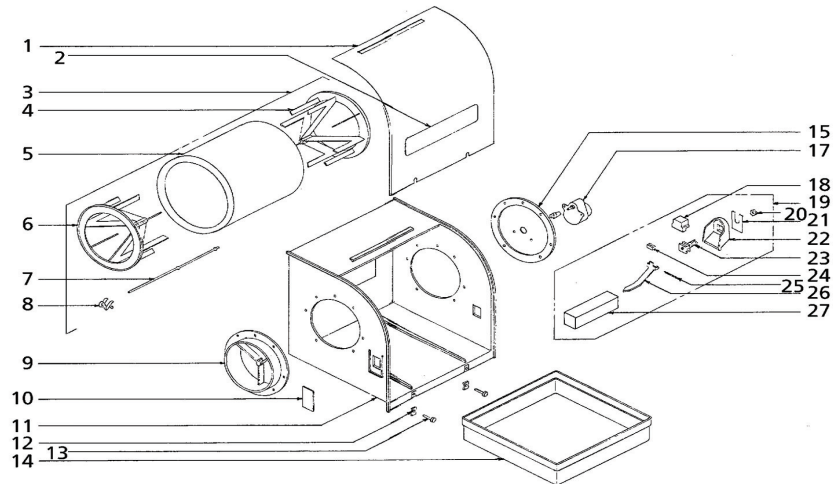

Legacy Drum Model 81

Item	Qty. Req'd	GFI #	Part Description
1	1	7093	81 - 28-GF Cover Assembly (Incl. Window)
2	1	7094	81 - 7 Window
3	1	7104	81 - 22 Drum Assembly
4	1	7101	81 - 8 Drum End - Closed
5	1	7099	81 - 15 Replacement Evaporator Sleeve 7 1/2" W, 6 1/2" I.D.
6	1	7102	81 - 9 Drum End - Open
7	1	7103	81 - 10 Drum Shaft
8	1	7157	P188 Retainer Clip
9	1	7091	81 - 3 By-Pass Collar
10	1	7126	81 - 14 Valve Hole Cover
11	1	7089	81 - 1 Humidifier Cabinet
12	2	7140	40 - 7 Speed Nut
13	2	7095	81 - 13 Thumb Screw
14	1	7092	81 - 4 Water Pan
15	1	7090	81 - 2 Motor Mounting Plate
17	1	7113	727 - 40 Motor Assembly
18	1	7096	81 - 21 Float Valve Assembly
19	1	6005	975 - 6 Valve Shield
20	1	6001	975 - 3 Orifice Nut
21	1	7076	747 - 11 Valve Washer
22	1	7123	727 - 8 Splash Guard
23	1	7122	727 - 24 Orifice Fitting
24	1	6004	975 - 1 Valve Seat
25	1	6026	P118 Cotter Pin
26	1	7097	81 - 11 Float Arm
27	1	7098	81 - 12 Float
Parts Not Shown			
	1	7109	727 - 46 6" By - Pass Tube Assembly
	1	7118	727 - 58 24V Transformer (12VA)
	1	8022	800 - UST Self - Tapping Saddle Valve Kit
	1	7078	747 - 38 Water Supply Tubing Kit
	1	7038	MHX3C Manual Control, Wall / Duct Mount Humidistat
	1	7053	WMH3 Wall Mount Housing
	1	8035	8035 Humidex Tablets