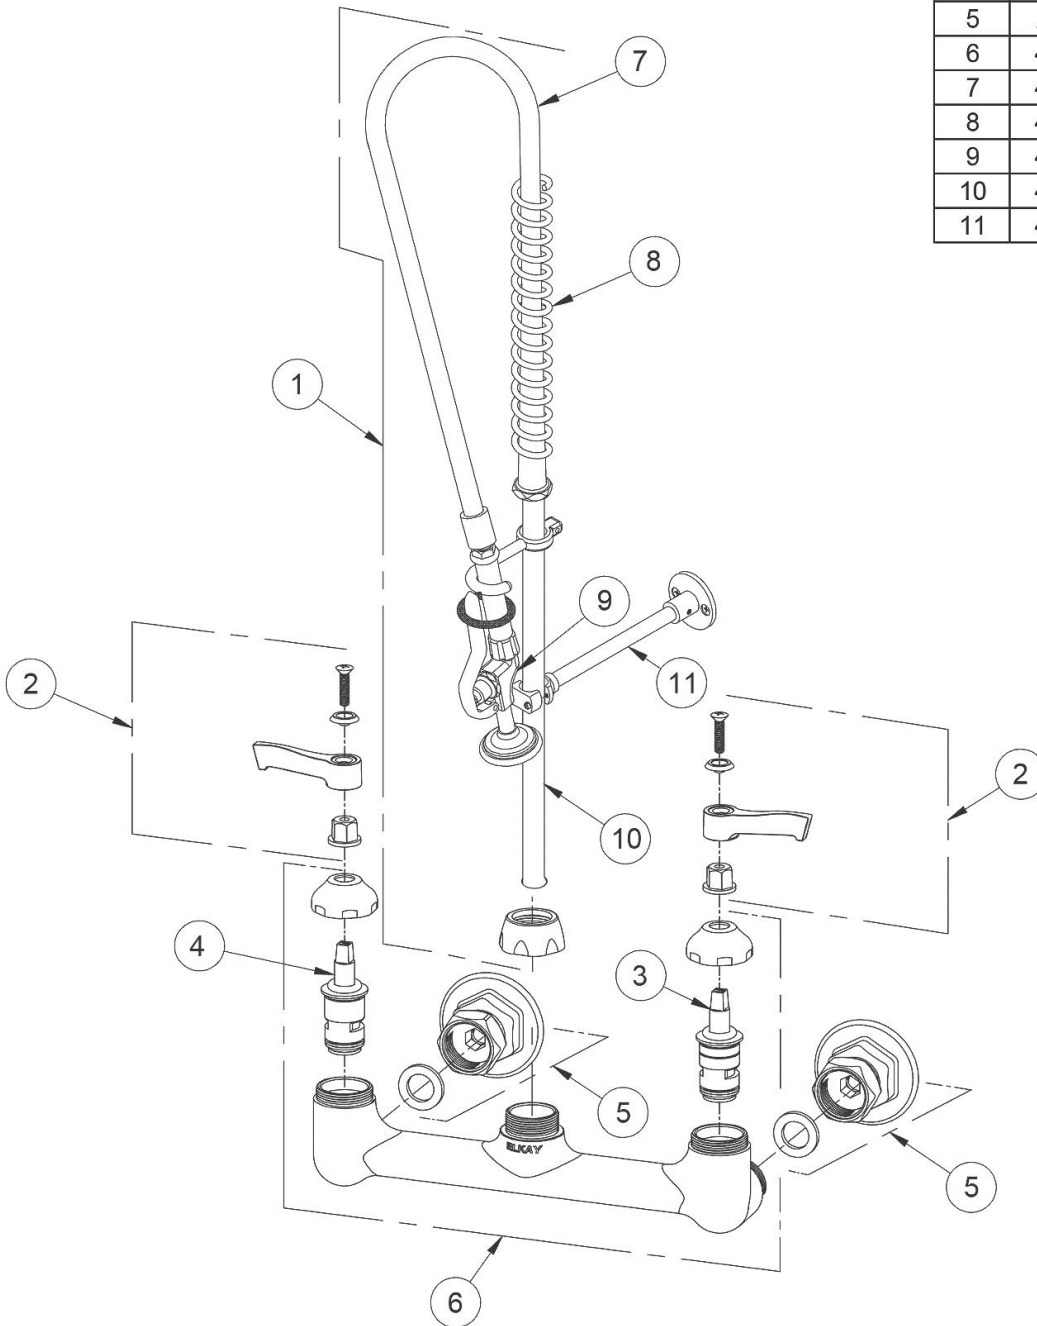

PRODUCT SPECIFICATIONS

Elkay 8" Centerset Wall Mount Faucet 44in Flexible Hose w/1.2 GPM Spray Head 2in Lever Handles 1.2 GPM Spray Head. Faucet has a flow rate of 1.2 GPM, and is made of Chrome Plated Brass material, with a Quarter Turn Ceramic Disc valve. Faucet requires 2 faucet holes.

Mounting Type:	Wall Mount
Special Features:	Low Flow Solid Brass Construction Spout swing restriction pin
Spray Type:	Pre Rinse
Finish:	Chrome (CR)
Handle Type:	Lever Handle
Spout Reach:	30"
Spout Height:	41-1/8"
Hole Drillings:	2
Material:	Chrome Plated Brass
Valve Type:	Quarter Turn Ceramic Disc
Valve Connection:	1/2"-14 NPT
Flow Rate:	1.2 GPM
Faucet Hole Spread:	8
Spout Swing Rotation:	360°
Spout Type:	Flexible Spout

Product Compliance: ASME A112.18.1/CSA B125.1
NSF 61
NSF 372 (lead free)

[Clean and Care Manual \(PDF\)](#)
[Installation Instructions \(PDF\)](#)
[Limited Warranty \(PDF\)](#)

PART: _____ QTY: _____
PROJECT: _____
CONTACT: _____
DATE: _____
NOTES: _____
APPROVAL: _____

ITEM	IND. PART	DESCRIPTION
1	45947C	Pre-Rinse Assembly Low Flow
2	45918C	Handle, 2"
3	45923C	Right Cold Cartridge
4	45924C	Left Hot Cartridge
5	A55414	1/2" Offset Shutoff
6	45912C	Body
7	45943C	44" Hose
8	45944C	Spring
9	45942C	Spray Valve
10	45945C	Tall Riser
11	45946C	Support Rod