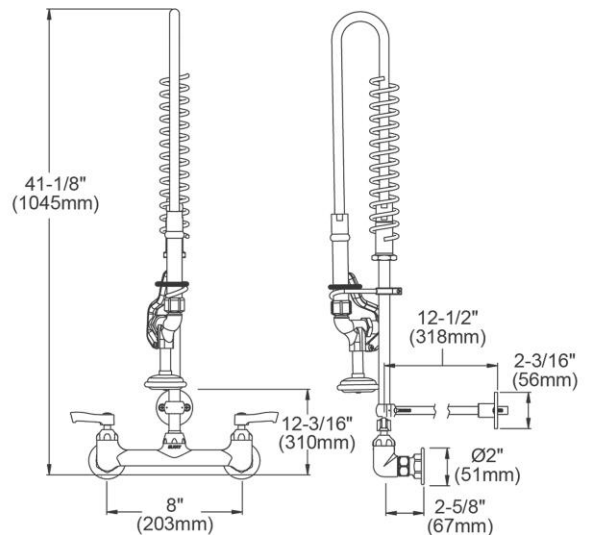

PART: _____ QTY: _____
PROJECT: _____
CONTACT: _____
DATE: _____
NOTES: _____
APPROVAL: _____

In keeping with our policy of continuing product improvement, Elkay reserves the right to change product specifications without notice. Please visit elkay.com for the most current version of Elkay product specification sheets. This specification describes an Elkay product with design, quality, and functional benefits to the user. When making a comparison of other producers' offerings, be certain these features are not overlooked.