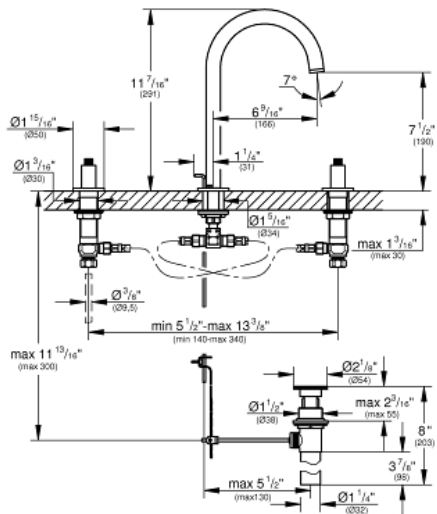

ATRIO  
8" Widespread Two-Handle  
Bathroom Faucet M-Size

MODEL # 20069003

Pure Freude  
an Wasser

GROHE

**Product Description:**

ATRIO

8" Widespread Two-Handle Bathroom Faucet M-Size

**Standard Specification:**

- High version
- GROHE StarLight finish
- GROHE SilkMove ceramic cartridge
- Less handles – order (18 026) or (18 027) (sold separately)
- Flow rate: 1.2 gpm (4.5 l/min)

**Applicable Codes & Standards:**