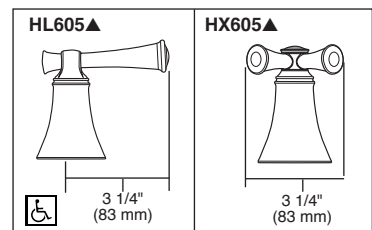

▲ Designate Proper Finish Suffix

Brizo Kitchen & Bath Company reserves the right (1) to make changes in specifications and materials, and (2) to change or discontinue models, both without notice or obligation. Dimensions are for reference only. See current full-line price book or www.brizo.com for finish options and product availability.

BSP-B-T67305-LHP Rev. E