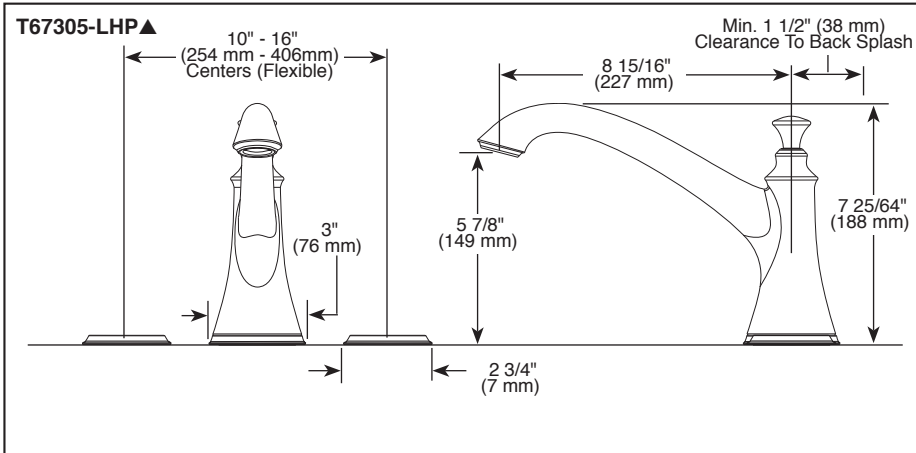

▲ Designate Proper Finish Suffix

Brizo Kitchen & Bath Company reserves the right (1) to make changes in specifications and materials, and (2) to change or discontinue models, both without notice or obligation. Dimensions are for reference only. See current full-line price book or www.brizo.com for finish options and product availability.

BSP-B-T67305-LHP Rev. E