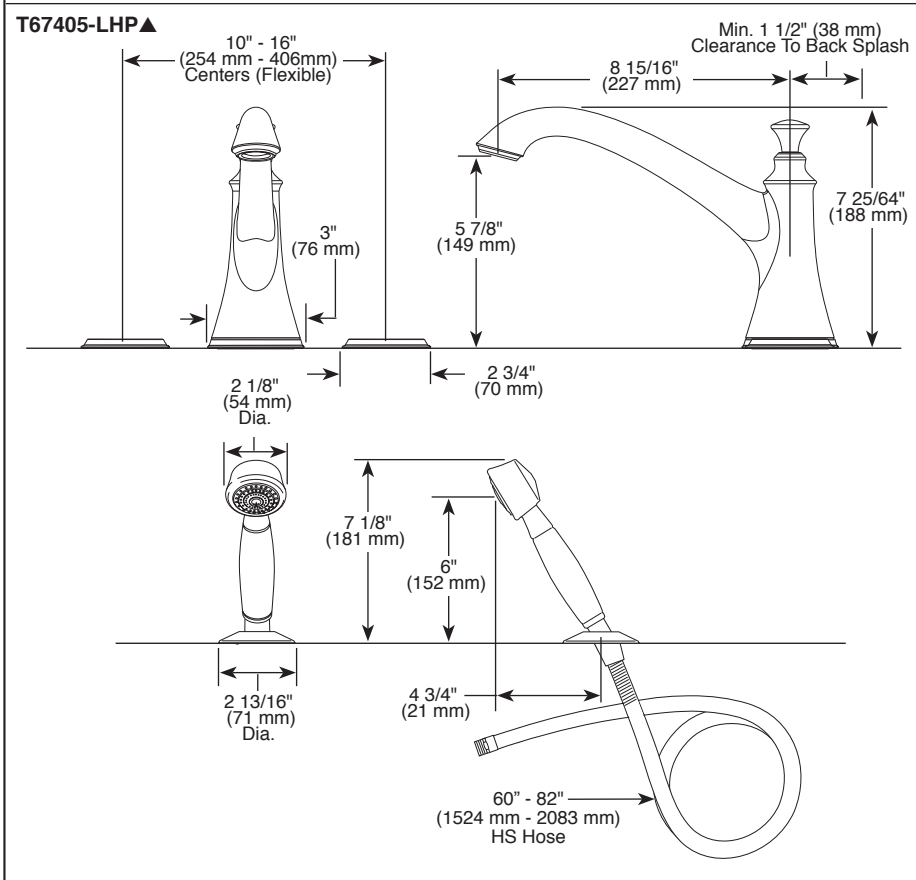

▲ Designate Proper Finish Suffix

Brizo Kitchen & Bath Company reserves the right (1) to make changes in specifications and materials, and (2) to change or discontinue models, both without notice or obligation. Dimensions are for reference only. See current full-line price book or www.brizo.com for finish options and product availability.

BSP-B-T67305-LHP Rev. E