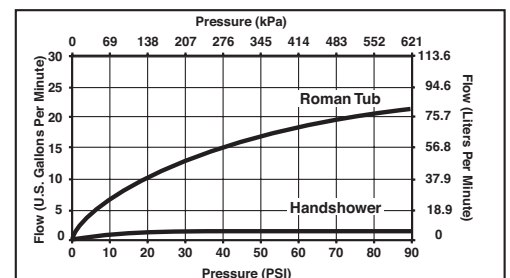

Brizo Kitchen & Bath Company
Indianapolis, Indiana 46280
A Division of Masco Corporation of Indiana
© 2016 Brizo Kitchen & Bath Company