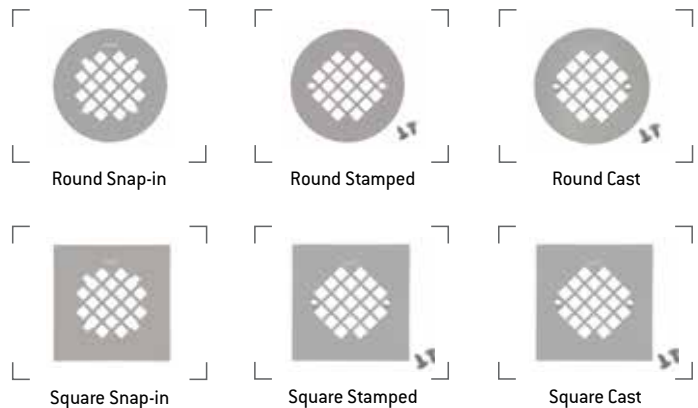

MOUNTING HOLES

The tile shower drain includes four mounting holes around the outer edge that can be used to stabilize the drain against a wooden sub-floor.

ENDLESS OPTIONS

AB&A is proud to offer a fully redesigned, versatile family of receptor base and tile shower drains that gives the installers seemingly infinite options.

STEP 01: Choose Finish

Strainer Finish Options

- Available in six finishes
- Available as complete drain or separate accessory (retail packaging)

STEP 02: Choose Drain Base

Drain Base Options

- ABS or PVC
- Tile or Receptor

STEP 03: Choose a Style & Shape

Snap-in Stamped Drains

- Round (All Tile and Receptor Base Drains)
- Square (Tile Base Drains Only)

Screw Down Cast Drains

- Round (Tile Base Drains Only)
- Square (Tile Base Drains Only)

Screw Down Stamped Drains

- Round (All Tile and Receptor Base Drains)
- Square (Tile Base Drains Only)

EASY INSTALLATION & TEST

STEP 1

Cut pipe square with tube cutter or miter saw. Remove burrs or flash from cut pipe edge.