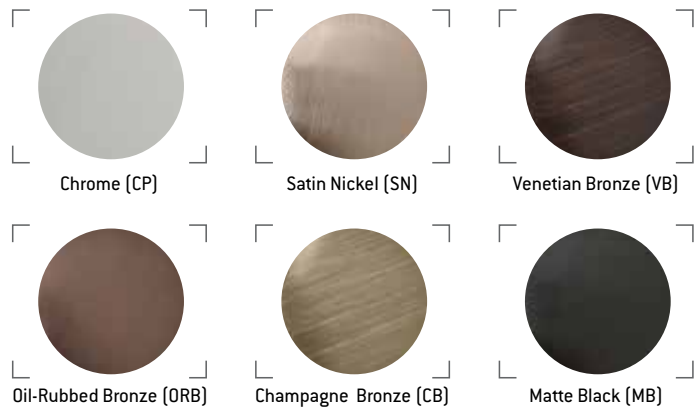

ENDLESS OPTIONS

AB&A is proud to offer a fully redesigned, versatile family of receptor base and tile shower drains that gives the installers seemingly infinite options.

STEP 01: Choose Finish

Strainer Finish Options

- Available in six finishes
- Available as complete drain or separate accessory (retail packaging)