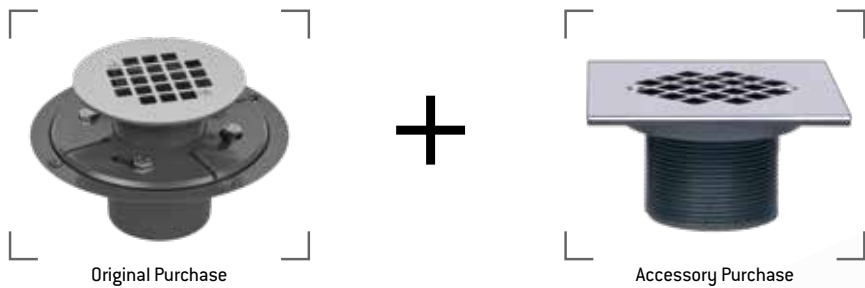

MOUNTING HOLES

The tile shower drain includes four mounting holes around the outer edge that can be used to stabilize the drain against a wooden sub-floor.

ENDLESS OPTIONS

AB&A is proud to offer a fully redesigned, versatile family of receptor base and tile shower drains that gives the installers seemingly infinite options.

STEP 2

Test plug pull tab should be facing up when installed into base of drain. Use proper cement and solvent welding technique and fully seat drain onto pipe.

STEP 3

After test, remove test plug with pliers from top of drain.

INSTALLATION SCENARIOS

Scenario 1: Special finish snap-in strainer

Installer purchases a receptor base drain with chrome screw in strainer. Later, at the finish stage of the project, it is determined that the strainer should match the special finish shower head and controls – and the homeowner prefers snap-in strainers for ease of cleaning and removing hair. No problem – the distributor can provide a snap-in strainer in the applicable special finish.

Scenario 2: Square tile strainer

Installer purchases a tile shower drain with round chrome screw in strainer. Later in the project, the builder requests an upgraded square strainer that is "thicker" because the plans call for a square shower head and rectangular tile in the shower. No problem – the distributor can provide a square drain barrel and a thick cast brass strainer in six different finishes. (Sometimes the tile installer will request square drains because it is easier to trim tile sections around a square drain than around a round drain.)