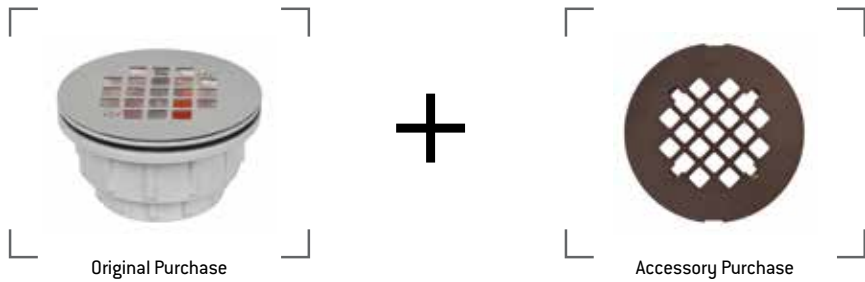

INSTALLATION SCENARIOS

Scenario 1: Special finish snap-in strainer

Installer purchases a receptor base drain with chrome screw in strainer. Later, at the finish stage of the project, it is determined that the strainer should match the special finish shower head and controls – and the homeowner prefers snap-in strainers for ease of cleaning and removing hair. No problem – the distributor can provide a snap-in strainer in the applicable special finish.