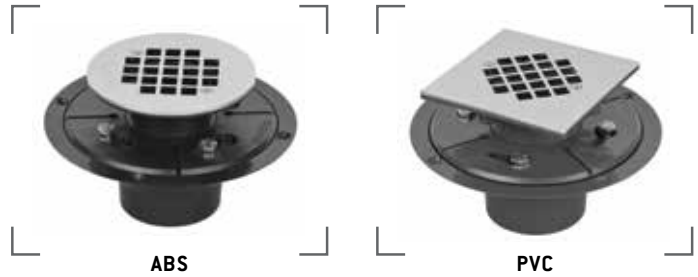

Tile Shower Drains

- Fits 2" hub or 3" inside fit (solvent weld)
- Residential showers with tile flooring
- Strainers: round or square, stamped steel snap-in or screw down, and heavy cast brass screw down
- Square barrel accessory allows installer to convert round drains to square
- Available in ABS (black) or PVC (gray)
- Easy to use test plug is included

Receptor Base Drains

- Fits 2" pipe (solvent weld)
- Residential showers with preformed bases
- Strainers: round snap-in or screw down
- Available in ABS (black) or PVC (white)
- Easy to use test plug is included
- Tightening bar included

Tile Shower Drain base with Square Snap-in Strainer Chrome Finish

TEST PLUG

Both tile and receptor base drains include a test plug, designed to be easily removed with pliers, in a single motion, after all testing has been completed. No fragments or sharp edges are left in the drain for pipe that might lead to a blockage or reduced flow.

MOUNTING HOLES

The tile shower drain includes four mounting holes around the outer edge that can be used to stabilize the drain against a wooden sub-floor.

ENDLESS OPTIONS

AB&A is proud to offer a fully redesigned, versatile family of receptor base and tile shower drains that gives the installers seemingly infinite options.