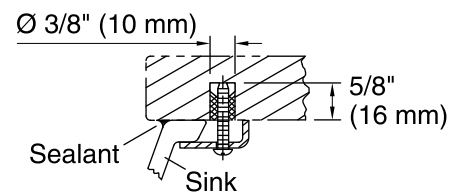

4-25-2019 18:17 - US/CA

THE BOLD LOOK
OF **KOHLER**®

Marble Installation

Wood Counter Installation

Technical Information

All product dimensions are nominal.

- Bowl configuration: Single
- Installation: Under-mount
- Bowl area (Only):
 - Length: 17" (432 mm)
 - Width: 14" (356 mm)
 - Water depth: 6-3/8" (162 mm)
- Drain hole: 1-3/4" (44 mm)
- Template: 1151011-7, required, included