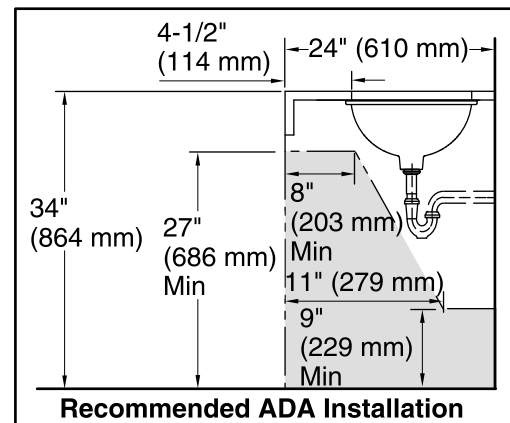

Material

- Vitreous china.

Installation

- Under-mount

Recommended Products/Accessories

K-9018 P-Trap

Included Components

Additional Components:
1193643 Basin Clamps

4-25-2019 18:17 - US/CA

THE BOLD LOOK
OF **KOHLER**®

Marble Installation

Wood Counter Installation

Technical Information

All product dimensions are nominal.

- Bowl configuration: Single
- Installation: Under-mount
- Bowl area (Only):
 - Length: 17" (432 mm)
 - Width: 14" (356 mm)
 - Water depth: 6-3/8" (162 mm)
- Drain hole: 1-3/4" (44 mm)
- Template: 1151011-7, required, included