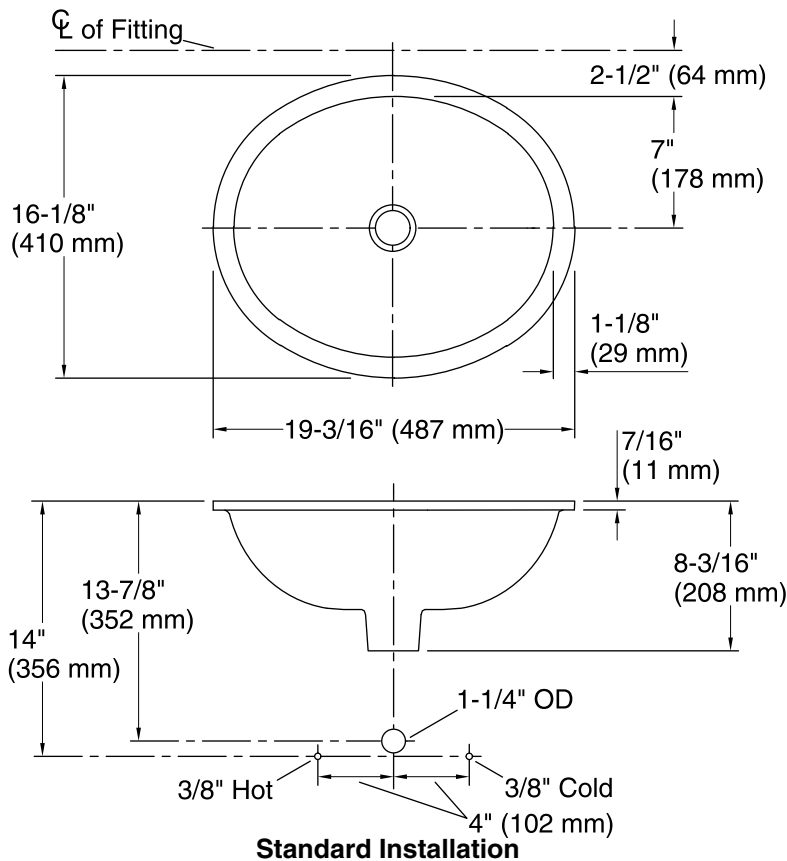

Material

- Vitreous china.

Installation

- Under-mount

Recommended Products/Accessories

K-9018 P-Trap

Included Components

Additional Components:
1193643 Basin Clamps

4-25-2019 18:17 - US/CA

THE BOLD LOOK
OF **KOHLER**®

Marble Installation

Wood Counter Installation

Technical Information

All product dimensions are nominal.

- Bowl configuration: Single
- Installation: Under-mount
- Bowl area (Only):
 - Length: 17" (432 mm)
 - Width: 14" (356 mm)
 - Water depth: 6-3/8" (162 mm)
- Drain hole: 1-3/4" (44 mm)
- Template: 1151011-7, required, included