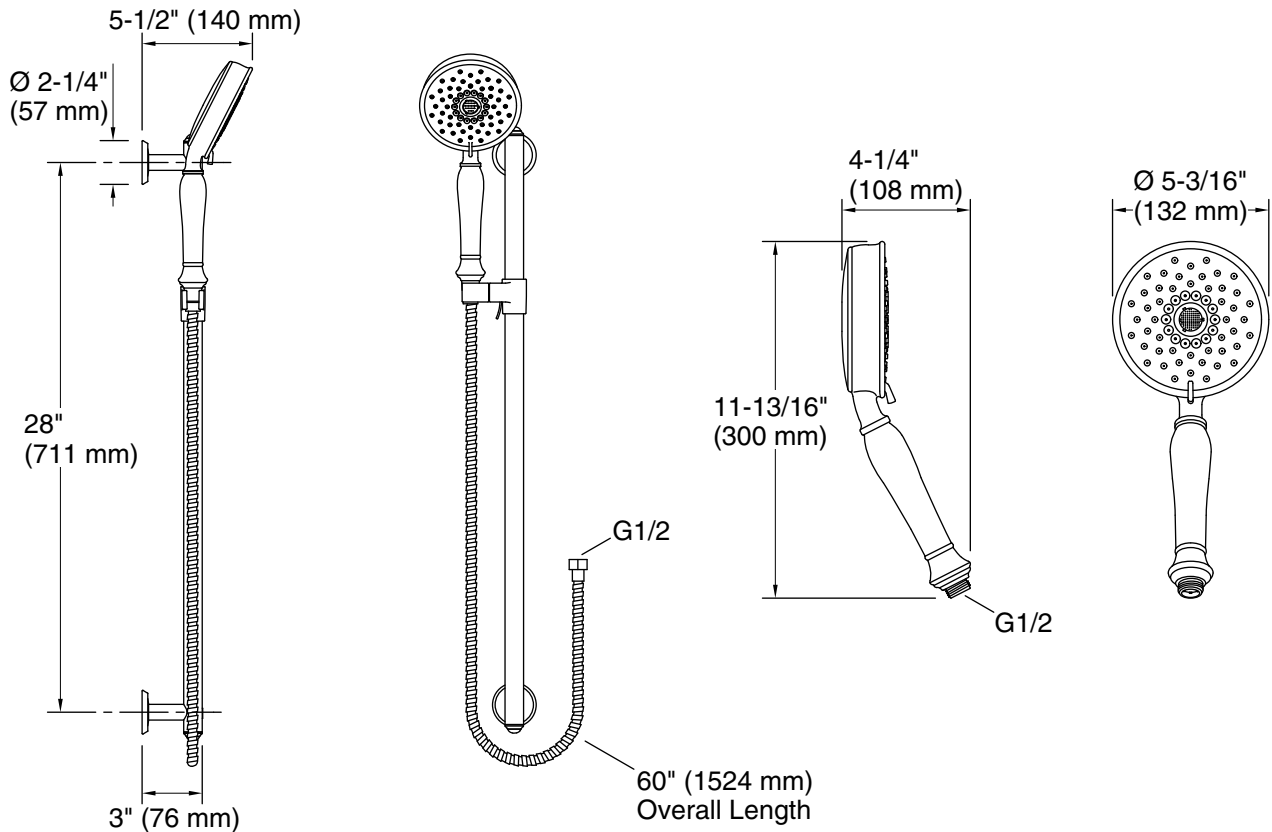

Features

- Includes Bancroft® 1.75-gpm multifunction handshower, 60" metal hose, 30" slidebar and traditional slidebar trim.
- Advanced spray engine provides three experiences: full coverage, pulsating massage, and silk spray.
- Full coverage spray produces an encompassing spray ideal for everyday use.
- Pulsating massage spray targets sore muscles to ease away aches and pains.
- Silk spray releases a dense, luxurious spray ideal for rinsing.
- Thumb tab allows for a smooth transition between sprays.
- Combination of balance, weight, grip, and angle makes this handshower comfortable and easy to use.
- MasterClean™ sprayface features an easy-to-clean surface that withstands mineral buildup.
- 1.75 gpm (6.6 lpm) flow rate.
- 30" slidebar features adjustable mounting brackets for installation flexibility.
- Coordinates with Bancroft and Devonshire faucets and accessories.
- Features a non-positive shut off: water-saving pause mode to temporarily reduce water flow.

Technical Information

All product dimensions are nominal.

Handshower:

Rated maximum flow: 1.75 gal/min (6.6 l/min)
 Pressure: 45 psi (3.1 bar)

Notes

Install this product according to the installation instructions.

IMPORTANT! The slide bar must be mounted to stud framing supports at both the top and bottom mounting locations. Plastic wall anchors will not support the slide bar. Do not use or depend on plastic wall anchors to attach the slide bar.

Plumbing codes may require that an atmospheric vacuum breaker be installed in-line to handshowers. Consult with local codes.

ADA, OBC compliant when installed to the specific requirements of these regulations.