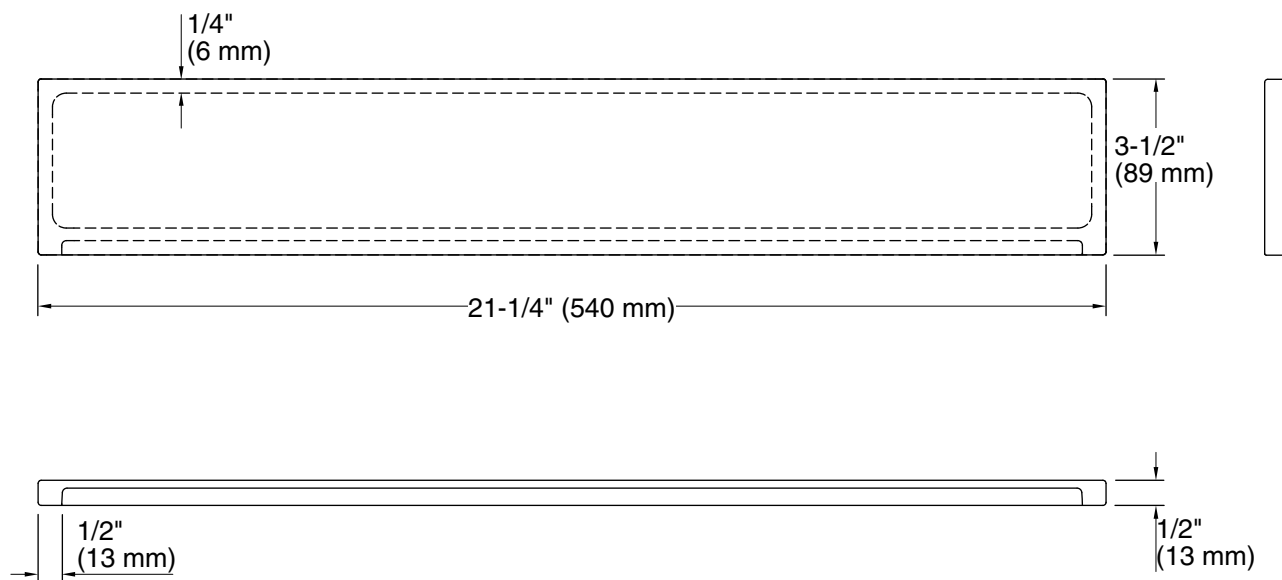

Solid/Expressions®

Bathroom Vanity Top - Side Splash

K-5451

Features

- For use with KOHLER Solid/Expressions solid-surface vanity tops.
- Includes one panel.
- Optional backsplashes available (sold separately).

Available Colors/Finishes

Color tiles intended for reference only.

Color	Code	Description
	S33	White Expressions
	S34	Almond Expressions
	S35	Biscuit Expressions
	S36	Ice Grey Expressions

Technical Information

All product dimensions are nominal.

Installation: Vanity top/ITB

Notes

Install this product according to the installation instructions.