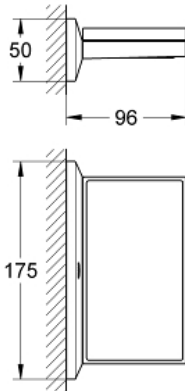

ALLURE BRILLIANT  
Soap Dish with Shelf  
MODEL # 40504000

Pure Freude  
an Wasser

GROHE

**Product Description:**  
ALLURE BRILLIANT  
Soap Dish with Shelf

**Standard Specification:**

- GROHE StarLight chrome finish