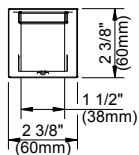

Flow Rate

Submittal Information:

Name: _____ Contractor: _____
Location: _____ Contact #: _____