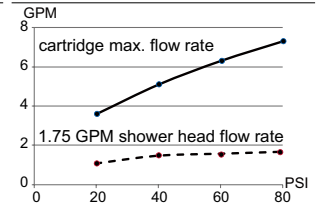

**SPECIFICATIONS**

**Features/Benefits**

- 1.75 gpm (6.6 L/min) Maximum Flow Rate @80psi
- Includes Treysta™ Pressure Balance Ceramic Disc Cartridge
- Requires Treysta™ Rough-In Valve, G00GS500 Series (Horizontal Inputs) or G00GS520 Series (Vertical Inputs)
- Diverter on Tub Spout
- Includes Single-Function Mono Chic Showerhead, D460066
- Accommodates Standard, Back-to-Back, and Thin Wall Installations

**Available Color/Finishes**

Color	Description
	Chrome

Please see danze.com or current price list for available finishes.  
Finish is defined by additional suffix.

**Standards & Certifications**

**Flow Rate**