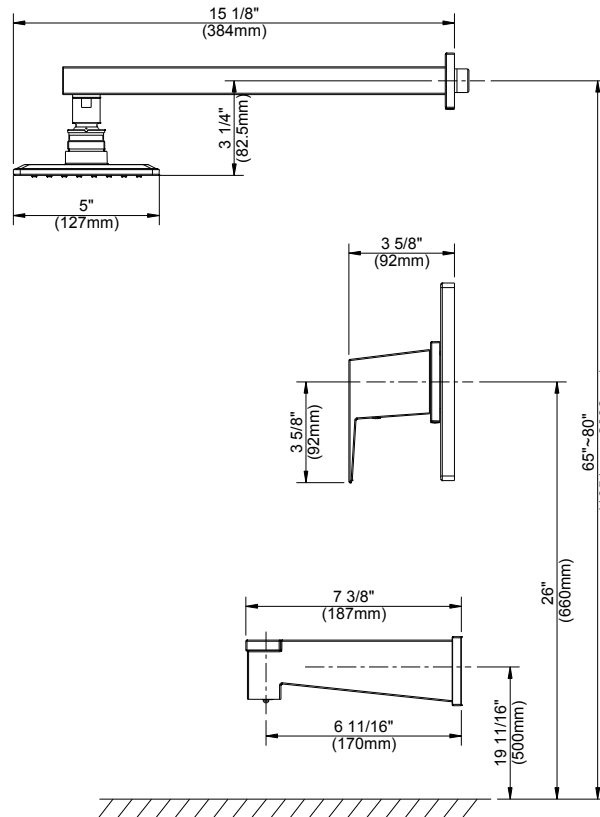

SPECIFICATIONS

Features/Benefits

- 1.75 gpm (6.6 L/min) Maximum Flow Rate @80psi
- Includes Treysta™ Pressure Balance Ceramic Disc Cartridge
- Requires Treysta™ Rough-In Valve, G00GS500 Series (Horizontal Inputs) or G00GS520 Series (Vertical Inputs)
- Diverter on Tub Spout
- Includes Single-Function Mono Chic Showerhead, D460066
- Accommodates Standard, Back-to-Back, and Thin Wall Installations

Available Color/Finishes

Color	Description
	Chrome

Please see danze.com or current price list for available finishes.
Finish is defined by additional suffix.

Standards & Certifications

Flow Rate

Submittal Information:

Name: _____ Contractor: _____
Location: _____ Contact #: _____