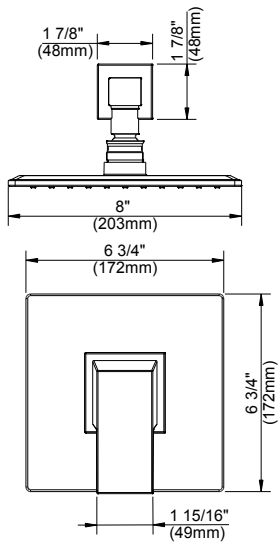

SPECIFICATIONS

Features/Benefits

- 1.75 gpm (6.6 L/min) Maximum Flow Rate @80psi
- Includes Treysta™ Pressure Balance Ceramic Disc Cartridge
- Requires Treysta™ Rough-In Valve, G00GS500 Series (Horizontal Inputs) or G00GS520 Series (Vertical Inputs)
- Diverter on Tub Spout
- Includes Single-Function Mono Chic Showerhead, D460066
- Accommodates Standard, Back-to-Back, and Thin Wall Installations

Available Color/Finishes

Color	Description
	Chrome

Please see danze.com or current price list for available finishes.
Finish is defined by additional suffix.

Standards & Certifications

Flow Rate

Submittal Information:

Name: _____ Contractor: _____
Location: _____ Contact #: _____