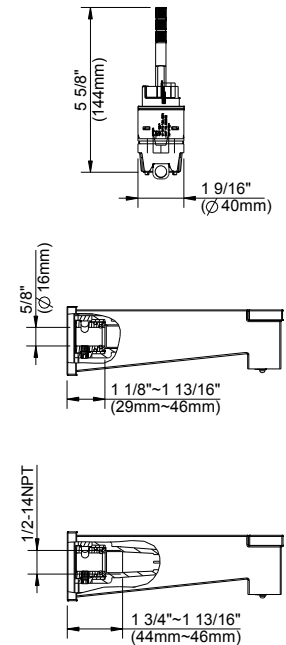

SPECIFICATIONS

Features/Benefits

- 1.75 gpm (6.6 L/min) Maximum Flow Rate @80psi
- Includes Treysta™ Pressure Balance Ceramic Disc Cartridge
- Requires Treysta™ Rough-In Valve, G00GS500 Series (Horizontal Inputs) or G00GS520 Series (Vertical Inputs)
- Diverter on Tub Spout
- Includes Single-Function Mono Chic Showerhead, D460066
- Accommodates Standard, Back-to-Back, and Thin Wall Installations

Available Color/Finishes

Color	Description
	Chrome

Please see danze.com or current price list for available finishes.
Finish is defined by additional suffix.

Standards & Certifications

Flow Rate

Submittal Information:

Name: _____ Contractor: _____
Location: _____ Contact #: _____