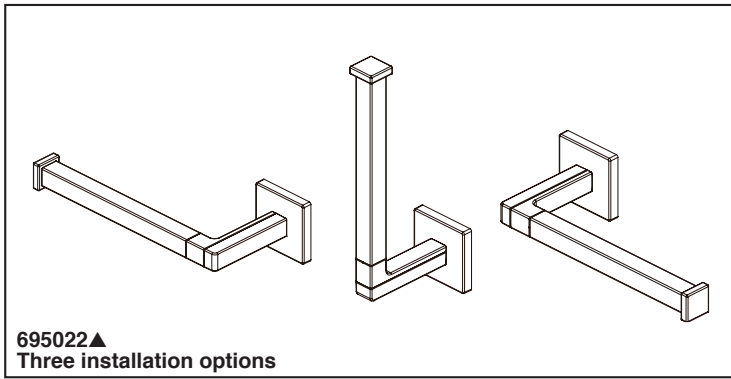

BRIZO®

ACCESSORIES

- Frank Lloyd Wright® Bath Collection by Brizo®
- Open Post Tissue Holder

STANDARD SPECIFICATIONS:

- Wood blocking is preferable behind all wall surfaces. If wood blocking is not available, try finding a wood stud to anchor this accessory.
- Mounting hardware and mounting instructions included with product.
- Note: Plastic anchors, screw, toggle bolts, and mounting brackets are included with the mounting hardware.
- All metal construction.

WARRANTY

- Parts and Finish - Lifetime limited warranty; or for commercial purchasers, 10 years for multi-family residential (apartments and condominiums) and 5 years for all other commercial uses, in each case from the date of purchase.
- Electronic Parts and Batteries (if applicable) - 5 years from the date of purchase; or for commercial purchasers, 1 year from the date of purchase. No warranty is provided on batteries.

695022▲
Three installation options

Submitted Model No.: _____

Specific Features: _____