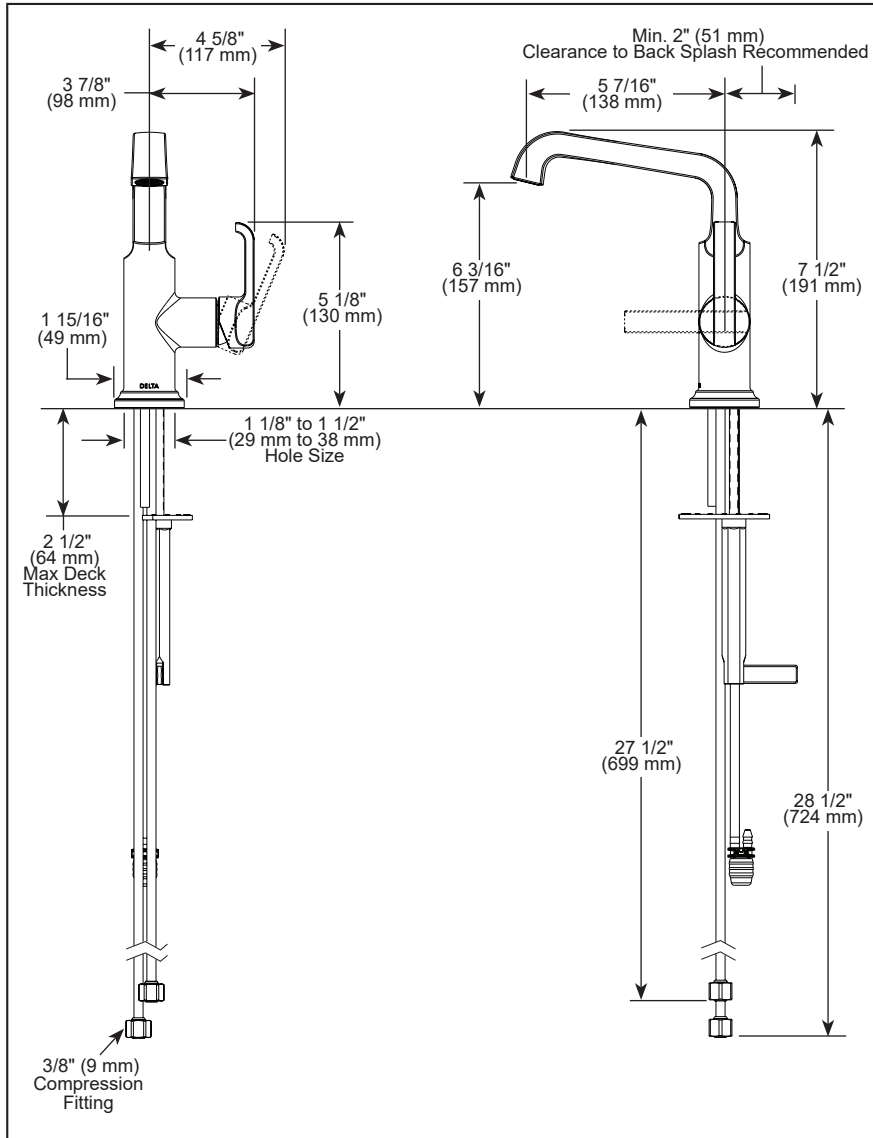

Submitted Model No.: _____

Specific Features: _____

▲ Designate Proper Finish Suffix

see what Delta can do™

BATHROOM FAUCET

- Tetra™ Bath Collection
- Single Handle Deck Mount

FEATURES:

- DIAMOND Seal® Technology
- Lumicoat™ Finish (-PR models only)
- Lumicoat™ Finishes easily wipe clean without cleaners and chemicals on the products most commonly touched areas

STANDARD SPECIFICATIONS:

- Max. flow rate 1.2 gpm @ 60 psi, 4.5 L/min @ 414 kPa
- One hole mount
- Diamond coated ceramic cartridge
- 1/4" O.D. straight, staggered PEX supply tubes
- Optional red/blue indicator ring provided with models
- Optional 6" escutcheon (RP102057 ▲) not included

COMPLIES WITH:

- ASME A112.18.1 / CSA B125.1
- Indicates compliance to ICC/ANSI A117.1 - Valve control only
- EPA WaterSense®

Delta reserves the right (1) to make changes in specifications and materials, and (2) to change or discontinue models, both without notice or obligation. Dimensions are for reference only. See current full-line price book or www.deltafaucet.com for finish options and product availability.

DSP-L-689-DST Rev. B

Delta Faucet Company

55 E. 111th Street, Indianapolis, IN 46280
 350 South Edgeware Road, St. Thomas, ON N5P 4L1
 © 2023 Delta Faucet Company