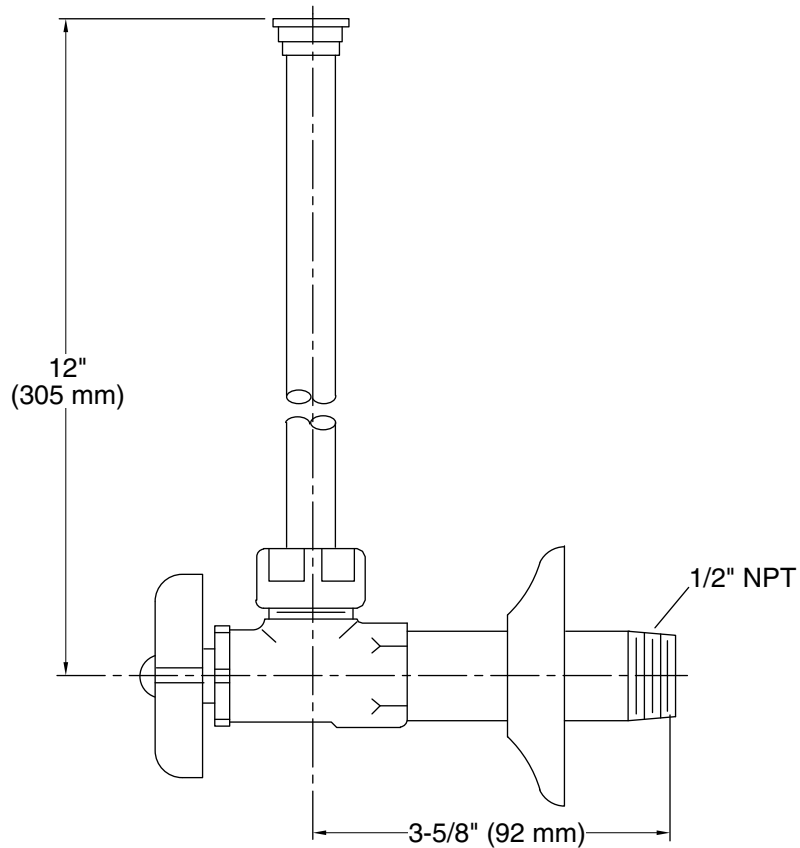

Technical Information

All product dimensions are nominal.

Notes

Install this product according to the installation guide.