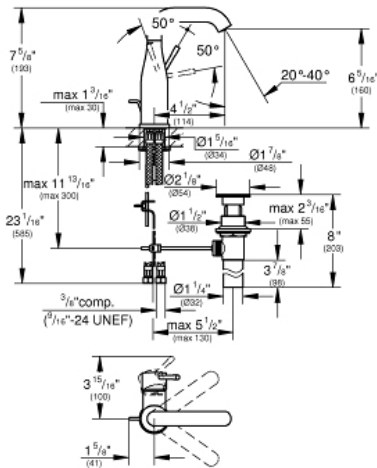

ESSENCE  
Single-Handle Bathroom Faucet  
M-Size

MODEL # 2348500A

Pure Freude  
an Wasser

GROHE

**Product Description:**

ESSENCE

Single-Handle Bathroom Faucet M-Size

**Standard Specification:**

- Single hole installation
- Metal lever handle
- **GROHE SilkMove** 1.1" (28 mm) ceramic cartridge
- With temperature limiter
- **GROHE StarLight** chrome finish
- **GROHE EcoJoy** Mousseur 1.2 gpm
- Swivel tubular spout with flow control and stop limiter
- 1 1/4" pop-up waste set

**Applicable Codes & Standards:**

- Energy Policy Act of 1992
- NSF 61
- ASME A112.18.1/CSA B125.1
- US Federal and State material regulations
- EPA WaterSense®
- ICC/ANSI A117.1

**Color:**

- 2348500A StarLight Chrome