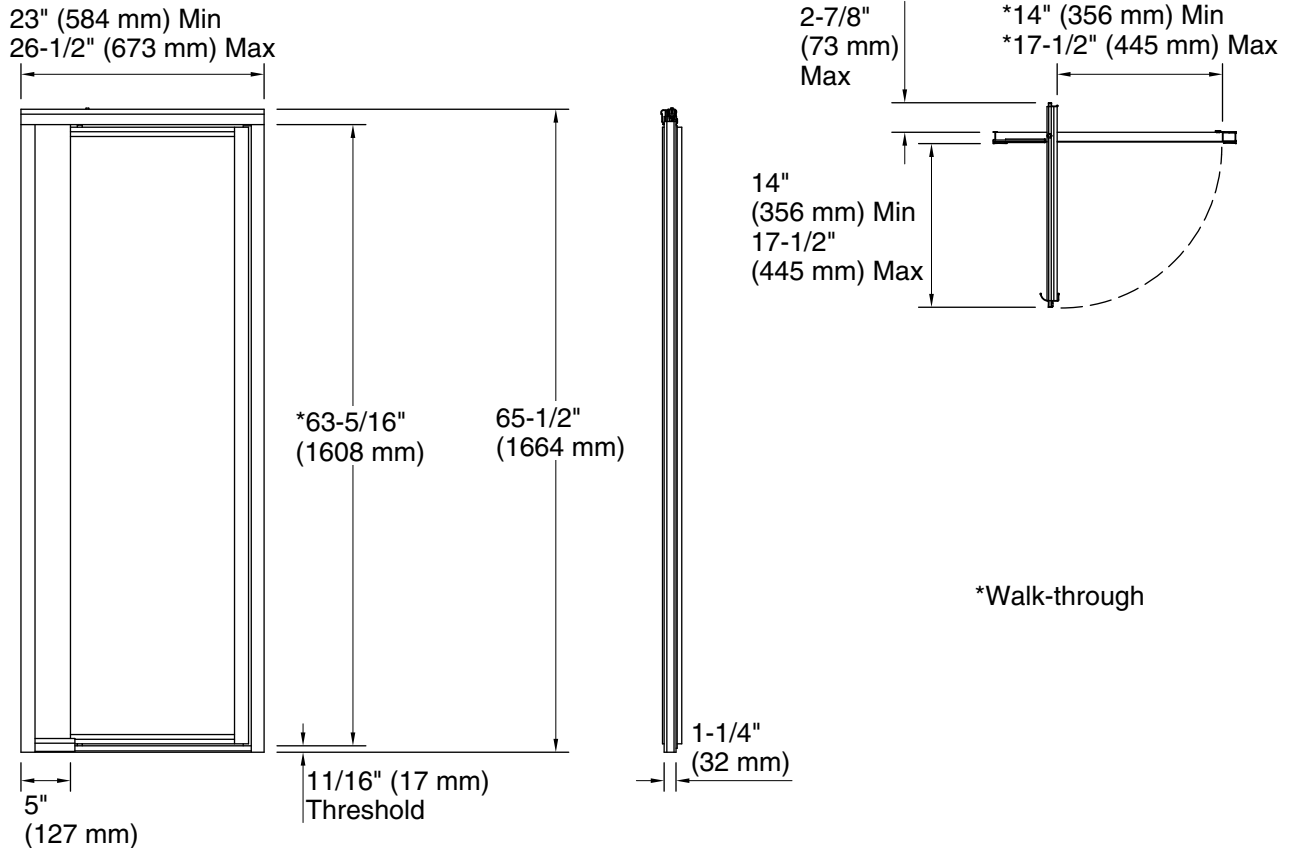

Vista Pivot™ II

Framed pivot shower door
1505D-26

Features

- Framed, 1/8" (3 mm) thick tempered glass.
- Tempered glass ensures maximum safety and durability.
- 5" (127 mm) inline panel 5/32" (4 mm) thick.

Technical Information

All product dimensions are nominal.

- Installation type: For shower base installation
- Opening Width - Min: 23" (584 mm)
- Opening Width - Max: 26-1/2" (673 mm)
- Walk-through - Min: 14" (356 mm)
- Walk-through - Max: 17-1/2" (445 mm)
- Base-To-Wall Radius - Max: 3/8" (10 mm)
- Glass thickness: 1/8" (3 mm)

Notes

- Install this product according to the installation guide.
- The vertical opening should be a minimum of 67" (1702 mm) to allow for installation clearance.