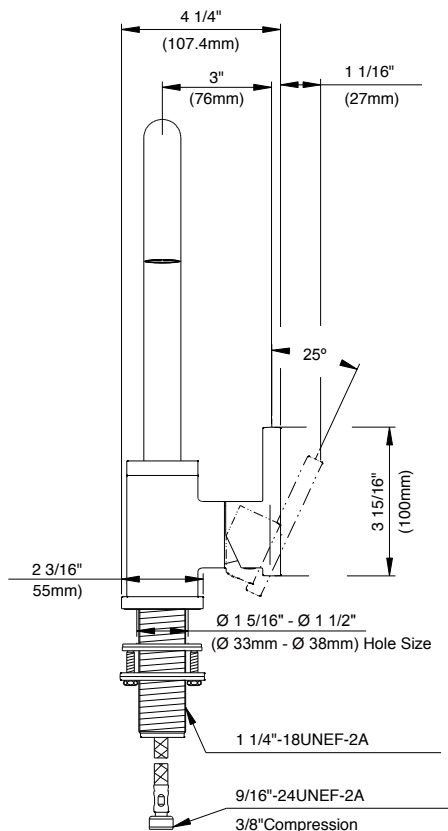

Standards & Certifications

Submittal Information:

Name: _____
Location: _____

Contractor: _____
Contact #: _____