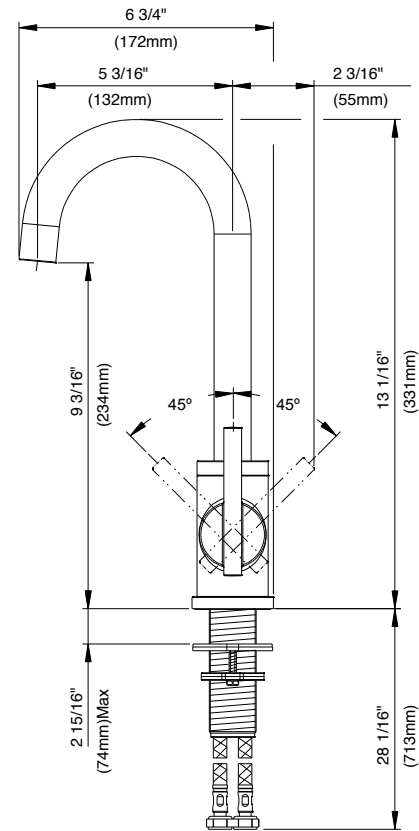

Standards & Certifications

Submittal Information:

Name: _____
Location: _____

Contractor: _____
Contact #: _____