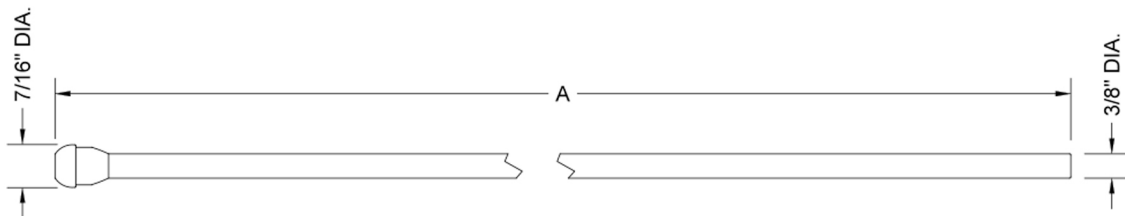

Flexible Smooth Copper 3/8" O.D. x 30" Long Faucet Supply Tube

Model #: 663-

FEATURES:

- Use with 3/8" O.D. supply valves

AVAILABLE FINISHES:

Polished Chrome (PCH)	Satin Chrome (SC)	Bronze Umber (BU)
Satin Nickel (SN)	Pewter (PEW)	Caramel Bronze (CB)
Polished Nickel (PN)	Antique Brass (AB)	Antique Copper (ACU)
Oil-Rubbed Bronze (ORB)	Polished Brass (PB)	Polished Copper (PCU)
Vintage Bronze (VB)	Satin Brass (SB)	Matte Black (MBK)
Black Nickel (BKN)	White (WH)	Satin Cooper (SCU)
Almond (ALD)	Amber (AMB)	Azure Blue (AZB)
Coral (COR)	Mint Green (GRN)	Stone Grey (GRY)
Lilac (LAC)	Light Blue (LBL)	Limon (LIM)
Plum (PLM)	Pink (PNK)	Red (RED)
Graphite (GPH)	Aged Unlacquered Brass (AUB)	

SPECIFICATION DRAWING:

JACLO FAUCET SUPPLY TUBE		
PART. #	DESCRIPTION	A
661-	3/8" OD x 12" FAUCET SUPPLY TUBE	12"
662-	3/8" OD x 20" FAUCET SUPPLY TUBE	20"
663-	3/8" OD x 30" FAUCET SUPPLY TUBE	30"
664-	3/8" OD x 36" FAUCET SUPPLY TUBE	36"