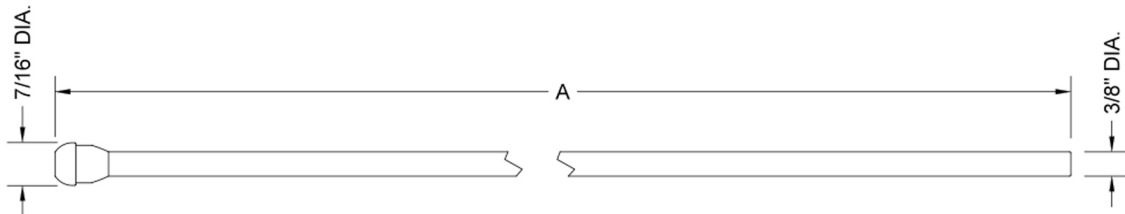

Flexible Smooth Copper 3/8" O.D. x 20" Long Faucet Supply Tube

Model #: 662-

FEATURES:

- Use with 3/8" O.D. supply valves

AVAILABLE FINISHES:

Polished Chrome (PCH)	Satin Chrome (SC)	Bronze Umber (BU)
Satin Nickel (SN)	Pewter (PEW)	Caramel Bronze (CB)
Polished Nickel (PN)	Antique Brass (AB)	Antique Copper (ACU)
Oil-Rubbed Bronze (ORB)	Polished Brass (PB)	Polished Copper (PCU)
Vintage Bronze (VB)	Satin Brass (SB)	Matte Black (MBK)
Satin Gold (SG)	Polished Gold (PG)	Black Nickel (BKN)
White (WH)	Unlacquered Brass (ULB)	Satin Cooper (SCU)
Almond (ALD)	Amber (AMB)	Azure Blue (AZB)
Coral (COR)	Mint Green (GRN)	Stone Grey (GRY)
Lilac (LAC)	Light Blue (LBL)	Limon (LIM)
Plum (PLM)	Pink (PNK)	Red (RED)
Graphite (GPH)	Aged Unlacquered Brass (AUB)	

SPECIFICATION DRAWING:

JACLO FAUCET SUPPLY TUBE		
PART. #	DESCRIPTION	A
661-	3/8" OD x 12" FAUCET SUPPLY TUBE	12"
662-	3/8" OD x 20" FAUCET SUPPLY TUBE	20"
663-	3/8" OD x 30" FAUCET SUPPLY TUBE	30"
664-	3/8" OD x 36" FAUCET SUPPLY TUBE	36"