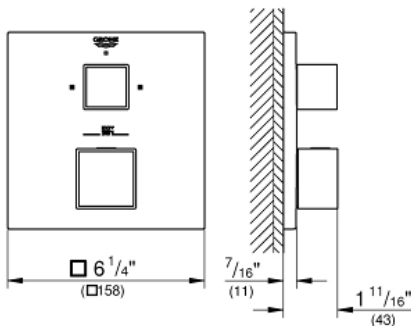

GROHTHERM CUBE Dual Function 2-Handle Thermostatic Trim

MODEL # 24158000

Pure Freude
an Wasser

GROHE

Product Description:
GROHTHERM CUBE
Dual Function 2-Handle Thermostatic Trim

Standard Specification:

- Final installation set for:
- Required rough-in-set sold separately (GROHE Rapido SmartBox 35 601 000)
- **GROHE TurboStat** Compact cartridge with wax thermoelement
- **GROHE StarLight** chrome finish
- Wall trim plate with GROHE QuickFix (Concealing mounting screws)
- Metal trim angle adjustable up to 6°
- Thermostatic temperature control with SafeStop at 100° F/38°C
- GROHE SafeStop Plus temperature limiter at 115° F/46° C
- GROHE AquaDimmer, integrated shut off/diverter valve
- Requires Rough-In Set (29 038 001) (sold separately)
- Optional Aquadimmer stop ring for shared function (14 060 000)

Applicable Codes & Standards:

- ASME A112.18.1/CSA B125.1
- LOGO CEC

Color:

- 24158000 StarLight Chrome