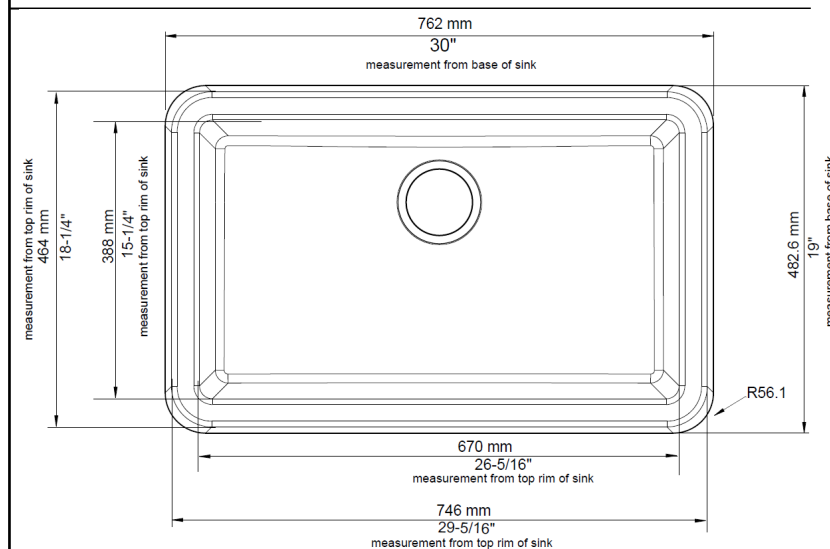

FEATURES

- Requires modified cabinet: 33" or 36"
- 80% solid granite
- Heat resistant up to 536°F
- Unsurpassed cleanability backed by industry leading 7 patents!
- Resistant to scratches, stains and all household acids and alkali solutions
- Template provided with approximate 1/8" reveal
- Apron front is 10" high
- Rim width is 1-1/2"
- Weight: 50.7 lbs.
- Limited lifetime warranty

JOB INFORMATION

Job Name: _____

Contact: _____

Date Specified: _____

Specifier: _____

Contractor: _____

Model 401732 shown

NOMINAL DIMENSIONS

OVERALL	CUTOUT SIZE	BOWL DEPTH	DRAIN DIAMETER
30" x 19"	Template provided with approximate 1/8" reveal	9-1/4"	3-1/2"

DXF cutout templates available on our website.

BLANCO AMERICA

800.451.5782

www.blancoamerica.com