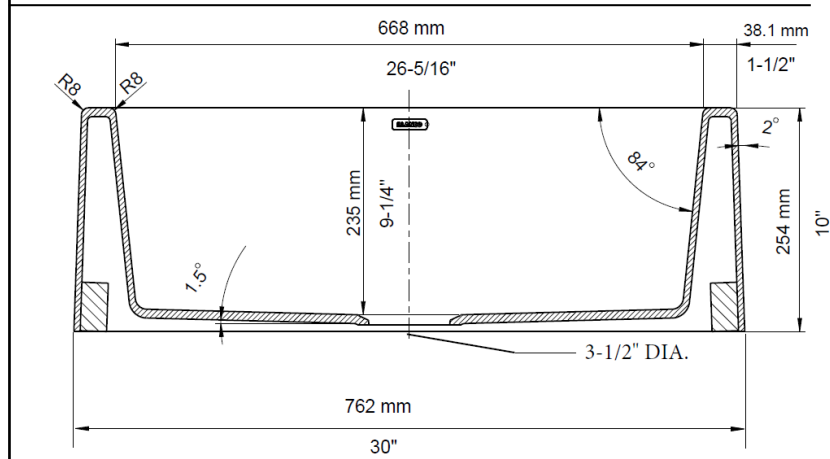

FEATURES

- Requires modified cabinet: 33" or 36"
- 80% solid granite
- Heat resistant up to 536°F
- Unsurpassed cleanability backed by industry leading 7 patents!
- Resistant to scratches, stains and all household acids and alkali solutions
- Template provided with approximate 1/8" reveal
- Apron front is 10" high
- Rim width is 1-1/2"
- Weight: 50.7 lbs.
- Limited lifetime warranty

JOB INFORMATION

Job Name: _____

Contact: _____

Date Specified: _____

Specifier: _____

Contractor: _____

Model 401732 shown

NOMINAL DIMENSIONS

OVERALL	CUTOUT SIZE	BOWL DEPTH	DRAIN DIAMETER
30" x 19"	Template provided with approximate 1/8" reveal	9-1/4"	3-1/2"

DXF cutout templates available on our website.

BLANCO AMERICA

800.451.5782

www.blancoamerica.com