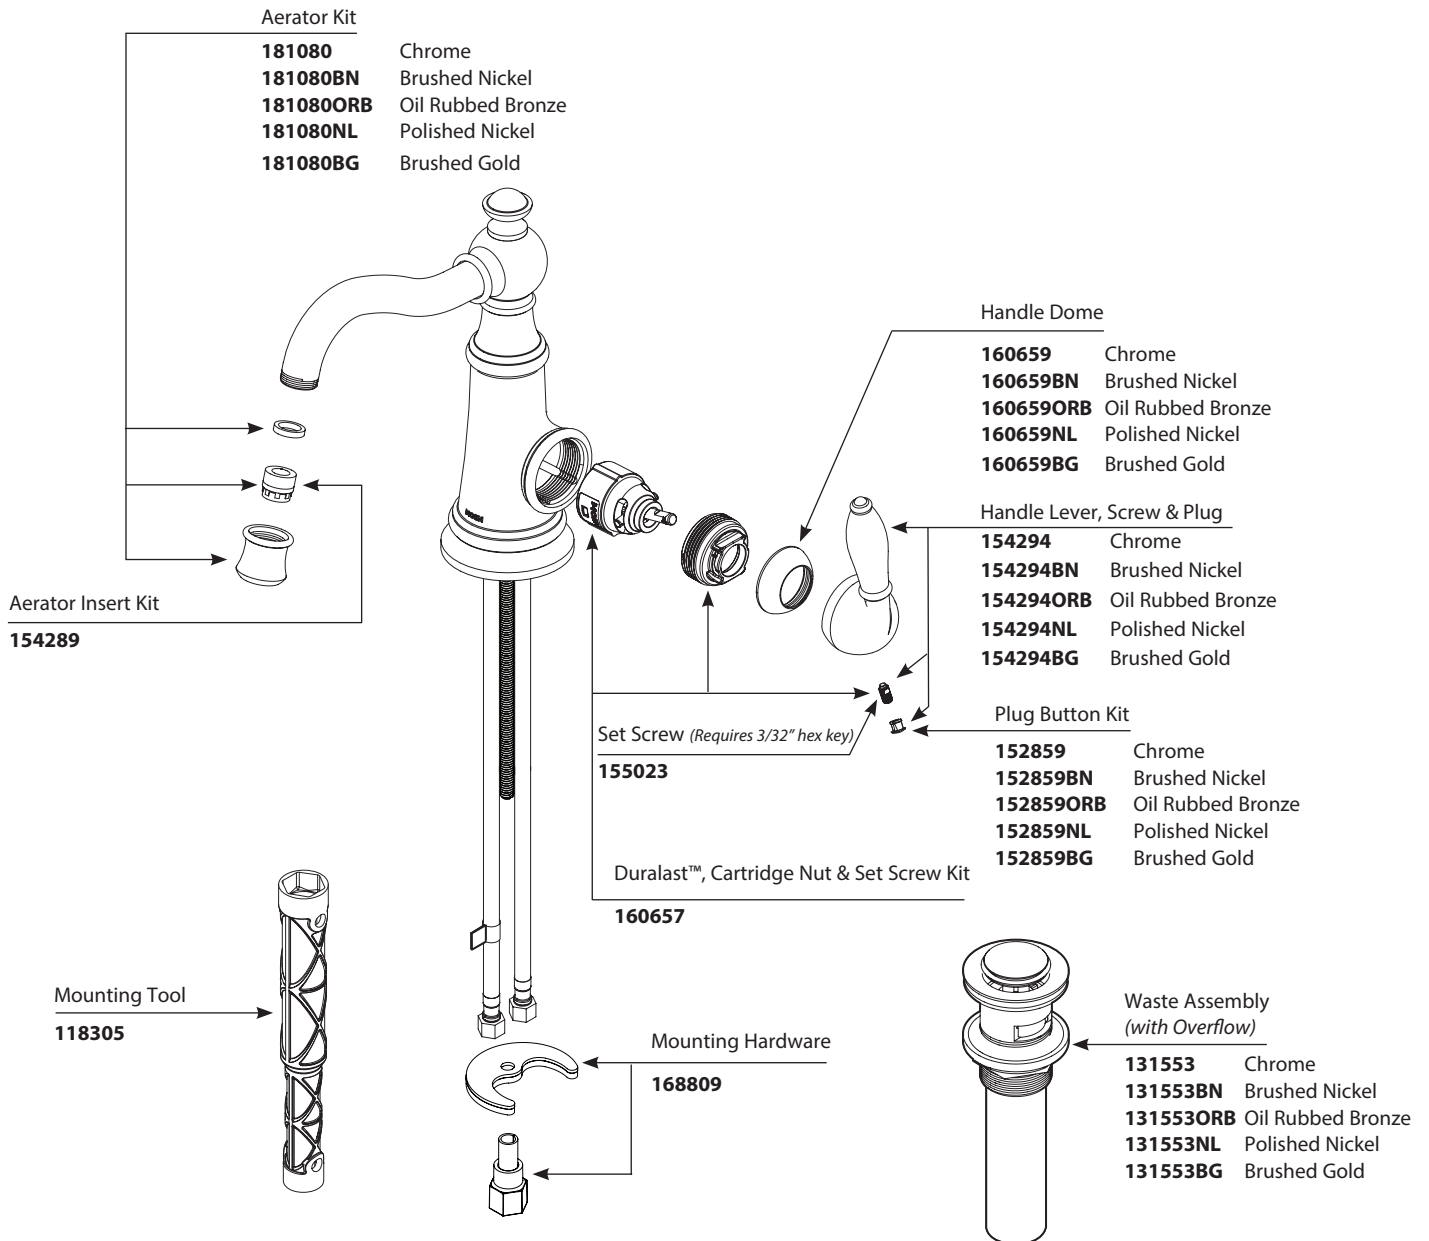

Buy it for looks. Buy it for life.®

■ Order by Part Number

*There is more than one version of this model.
Page down to identify the version you have.*

Illustrated Parts

WEYMOUTH™ Single-Handle Lavatory Faucet		
MODEL	HANDLE	FINISH
S42107	Lever	Chrome
S42107BN	Lever	Brushed Nickel
S42107ORB	Lever	Oil Rubbed Bronze
S42107NL	Lever	Polished Nickel
S42107BG	Lever	Brushed Gold

Buy it for looks. Buy it for life.®

■ Order by Part Number

Illustrated Parts

WEYMOUTH™		
Single-Handle Lavatory Faucet		
MODEL	HANDLE	FINISH
S42107	Lever	Chrome
S42107BN	Lever	Brushed Nickel
S42107ORB	Lever	Oil Rubbed Bronze
S42107NL	Lever	Polished Nickel