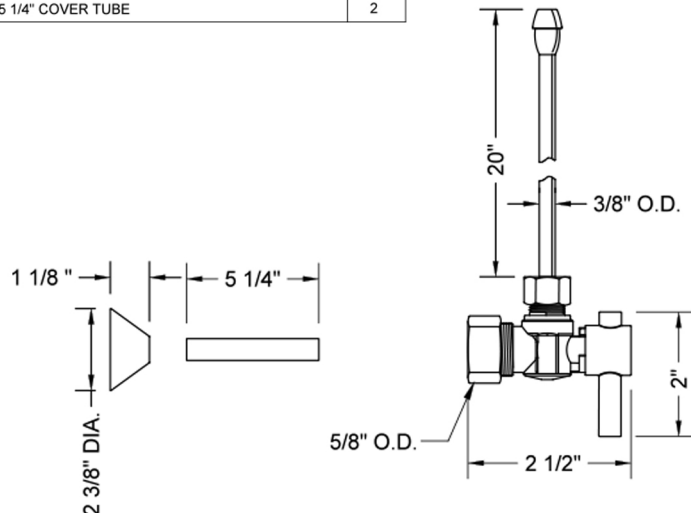

Quarter Turn Angle Pattern 5/8" O.D. Compression (Fits 1/2" Copper)  
 x 3/8" O.D. Faucet Supply Kit Contempo Lever, 20" Supply Tubes,  
 Cover Tube, Escutcheons  
**Model #: 621-2-62CT-**

**FEATURES:**

**SPECIFICATION DRAWING:**

COMPONENTS	
DESCRIPTION	QTY:
ANGLE VALVE - CONTEMPO LEVER HANDLE	2
3/8" O.D. SUPPLY TUBE	2
2 3/8" BELL ESCUTCHEON	2
5 1/4" COVER TUBE	2

**AVAILABLE HANDLES:**