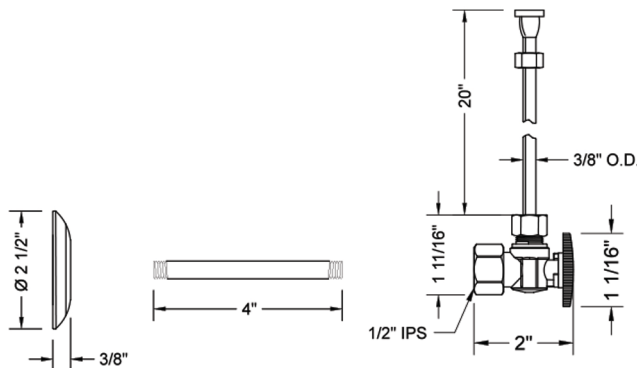

Quarter Turn Angle Pattern 1/2" IPS x 3/8" O.D. Toilet Supply Kit with Oval Handle, 20" Supply Tube, Escutcheon

Model #: 616-8-72-

FEATURES:

- Complete Toilet Supply Kit
- Kit contains:
 - (1) Quarter Turn Angle Pattern 1/2" IPS x 3/8" O.D. Supply Valve with Oval Handle P/N 616-8
 - (1) 20" Copper Supply Tube P/N 772
 - (1) Escutcheon P/N 741
 - (1) 1/2" Brass Nipple P/N 801-12.4

SPECIFICATION DRAWING:

COMPONENTS	
DESCRIPTION	QTY:
ANGLE VALVE - OVAL HANDLE	1
20" X 1/2" O.D. SUPPLY TUBE	1
ESCUTCHEON	1
PLASTIC FILL VALVE COUPLING NUT	1
4" NIPPLE	1

AVAILABLE HANDLES: