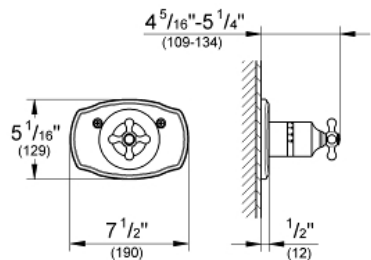

SEABURY
Thermostat Trim
MODEL # 19612BE0

Pure Freude
an Wasser

GROHE

Product Description:
SEABURY
Thermostat Trim

Standard Specification:

- For use with 1/2" Thermostatic Rough-In Valve 34 122
- Only useable with separate shut-off valves