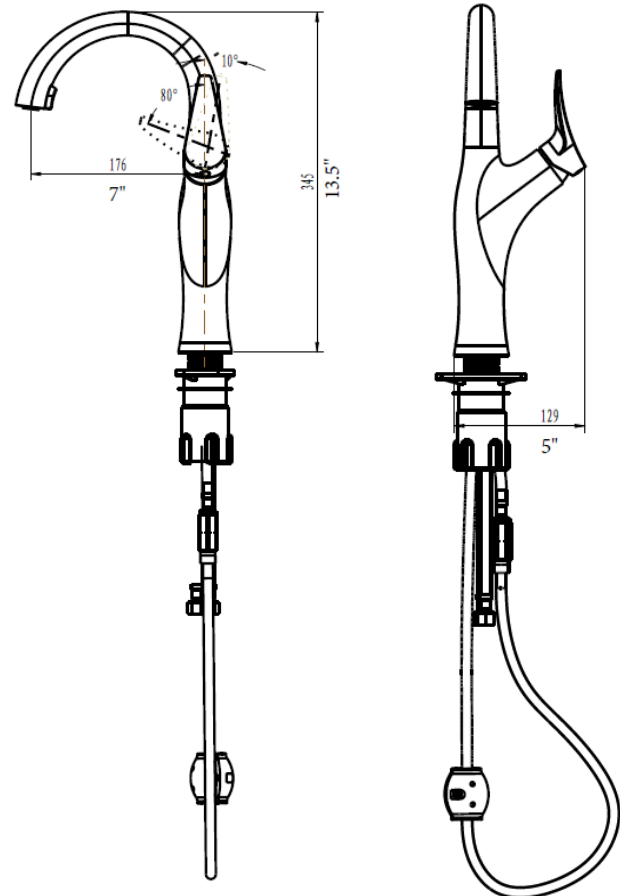

FEATURES

- Solid brass body
- Ceramic disk cartridge
- Pull-down stream only
- 2.2 GPM flow rate
- Installation in a 1-3/8" hole
- Color coded hot and cold supply lines
- 180 degree spout swivel
- Max deck thickness 2-1/4"

JOB INFORMATION

Job Name: _____
 Contact: _____
 Date Specified: _____
 Specifier: _____
 Contractor: _____

NOMINAL DIMENSIONS

Model 442039 shown

REACH	SPOUT HEIGHT	FAUCET HEIGHT
6-7/8"	9-3/4"	13-5/8"

See next page for exploded parts drawing and parts list.

BLANCO AMERICA

800.451.5782
 www.blancoamerica.com

© 2016 BLANCO AMERICA

1/16

SPEC-001

Faucet hole $\Phi 1-3/8"$

REPAIR PART GUIDE

Ref. #	Description	Part #
1	Artona Mounting Kit	442106
2	ARTONA Base Chrome	442107
2	ARTONA Base Stainless	442123
3	Cartridge	442109
4	ARTONA Cartridge Lock Nut Chrome	442110
5	ARTONA Cartridge Cap Chrome	442111
5	ARTONA Cartridge Cap Stainless	442124
6	ARTONA Cap and Screw Chrome	442112
6	ARTONA Cap and Screw Stainless	442125
7	ARTONA Handle Chrome	442113
7	ARTONA Handle Stainless	442126
8	Set of rings	442114
9	ARTONA Bar Handspray & Hose	442115
10	Aerator Kit	442116
11	Aerator	442117
12	Supply lines	441554
13	Supply lines	442118
14	ARTONA Bar Hose Connection 2.2gpm	442119
15	Weight 230 grams	442120
16	Flow Restrictor w Check Valve 2.2gpm	442121
17	Spray Hose Check Valve	442122