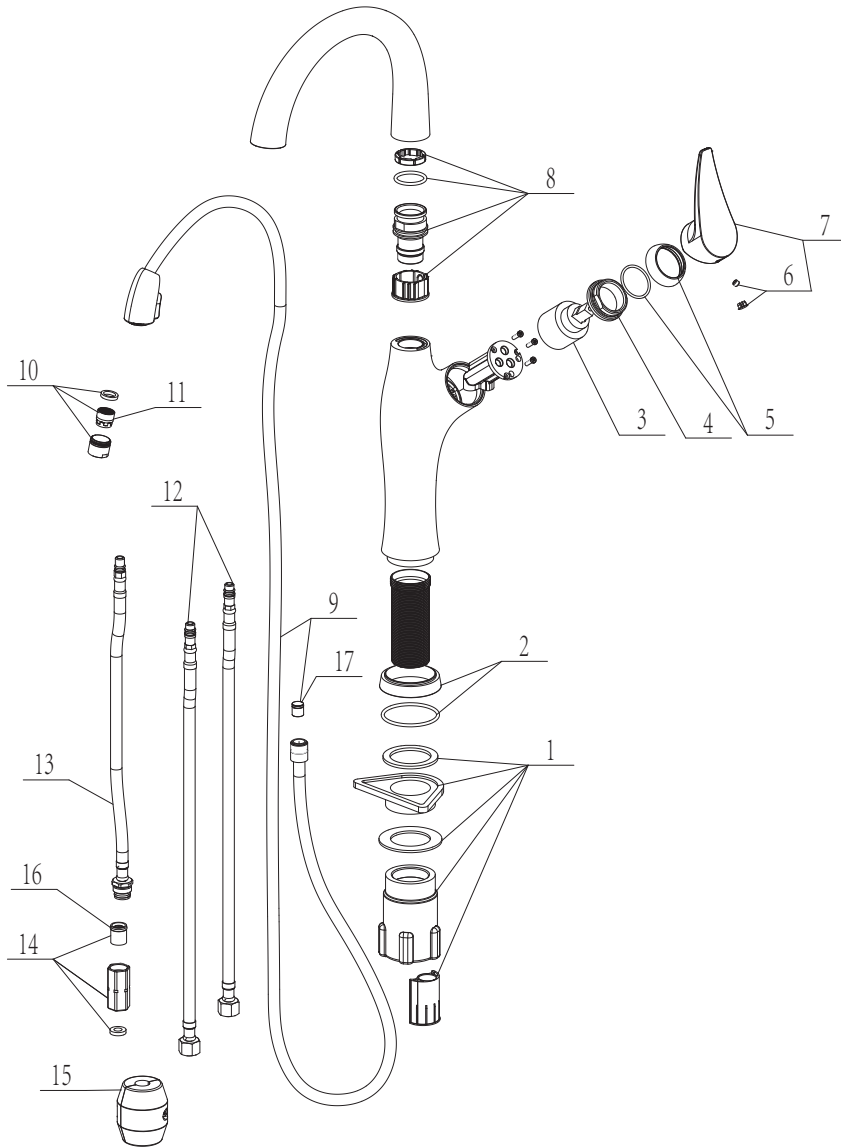

FEATURES

- Solid brass body
- Ceramic disk cartridge
- Pull-down stream only
- 2.2 GPM flow rate
- Installation in a 1-3/8" hole
- Color coded hot and cold supply lines
- 180 degree spout swivel
- Max deck thickness 2-1/4"

JOB INFORMATION

Job Name: _____
 Contact: _____
 Date Specified: _____
 Specifier: _____
 Contractor: _____

NOMINAL DIMENSIONS

Model 442039 shown

REACH	SPOUT HEIGHT	FAUCET HEIGHT
6-7/8"	9-3/4"	13-5/8"

See next page for exploded parts drawing and parts list.

BLANCO AMERICA

800.451.5782
 www.blancoamerica.com

© 2016 BLANCO AMERICA

1/16

SPEC-001

Faucet hole $\Phi 1-3/8"$

REPAIR PART GUIDE

Ref. #	Description	Part #
1	Artona Mounting Kit	442106
2	ARTONA Base Chrome	442107
2	ARTONA Base Stainless	442123
3	Cartridge	442109
4	ARTONA Cartridge Lock Nut Chrome	442110
5	ARTONA Cartridge Cap Chrome	442111
5	ARTONA Cartridge Cap Stainless	442124
6	ARTONA Cap and Screw Chrome	442112
6	ARTONA Cap and Screw Stainless	442125
7	ARTONA Handle Chrome	442113
7	ARTONA Handle Stainless	442126
8	Set of rings	442114
9	ARTONA Bar Handspray & Hose	442115
10	Aerator Kit	442116
11	Aerator	442117
12	Supply lines	441554
13	Supply lines	442118
14	ARTONA Bar Hose Connection 2.2gpm	442119
15	Weight 230 grams	442120
16	Flow Restrictor w Check Valve 2.2gpm	442121
17	Spray Hose Check Valve	442122