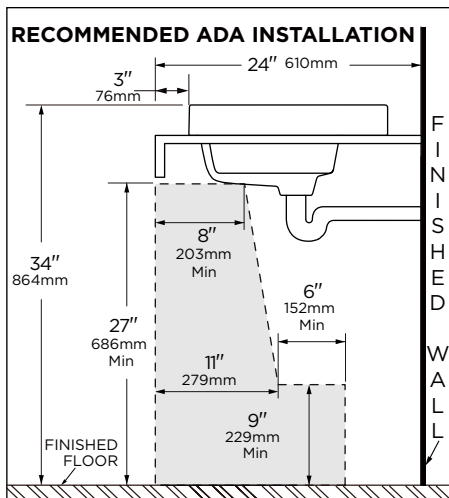

Features:

G0013821 / G0013828

- Vitreous China
- Above counter Sink
- ADA compliant
- Front Overflow
- Shaped Square
- Faucet and Drain not included

Technical Information:

G0013821 Shown

Item	G0013821	G0013828
Configuration	Single Hole	8" Centers
Height	8 1/8"	
Width	18"	
Depth	18"	
Inside Basin Dimension	14 7/8" X 11 1/2"	
Shipping Weight	32 lbs	

NOTES: All dimensions are in inches and millimeter. Illustrations may not be drawn to scale.

IMPORTANT:

Dimensions of fixtures are nominal and may vary within the range of tolerances established by ASME standard A 112.19.2