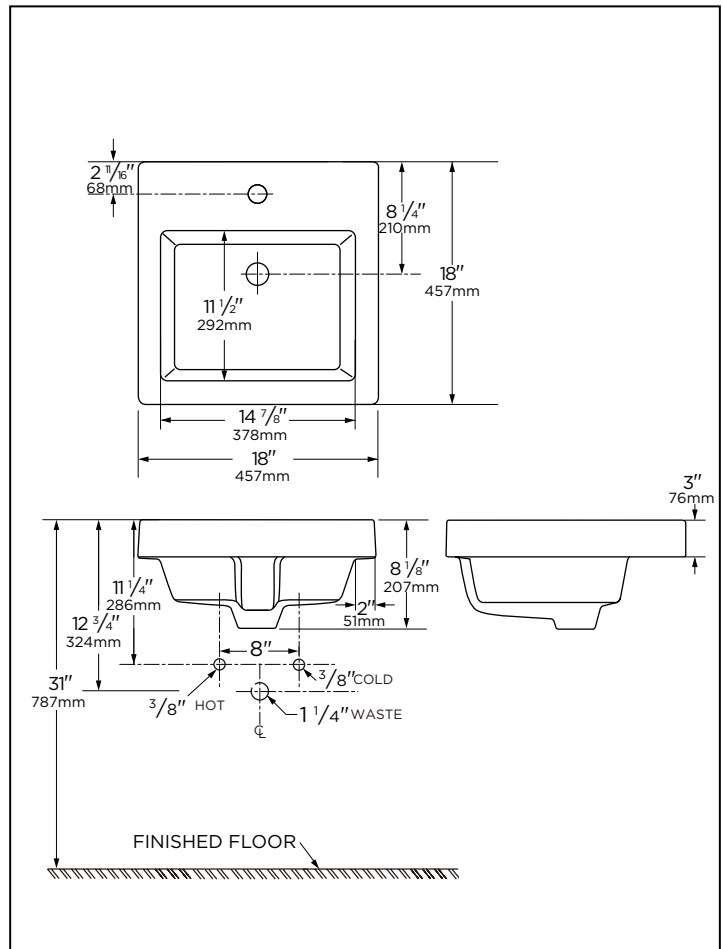

Features:

G0013821 / G0013828

- Vitreous China
- Above counter Sink
- ADA compliant
- Front Overflow
- Shaped Square
- Faucet and Drain not included

Technical Information:

G0013821 Shown

Item	G0013821	G0013828
Configuration	Single Hole	8" Centers
Height	8 1/8"	
Width	18"	
Depth	18"	
Inside Basin Dimension	14 7/8" X 11 1/2"	
Shipping Weight	32 lbs	

NOTES: All dimensions are in inches and millimeter. Illustrations may not be drawn to scale.

IMPORTANT:

Dimensions of fixtures are nominal and may vary within the range of tolerances established by ASME standard A 112.19.2