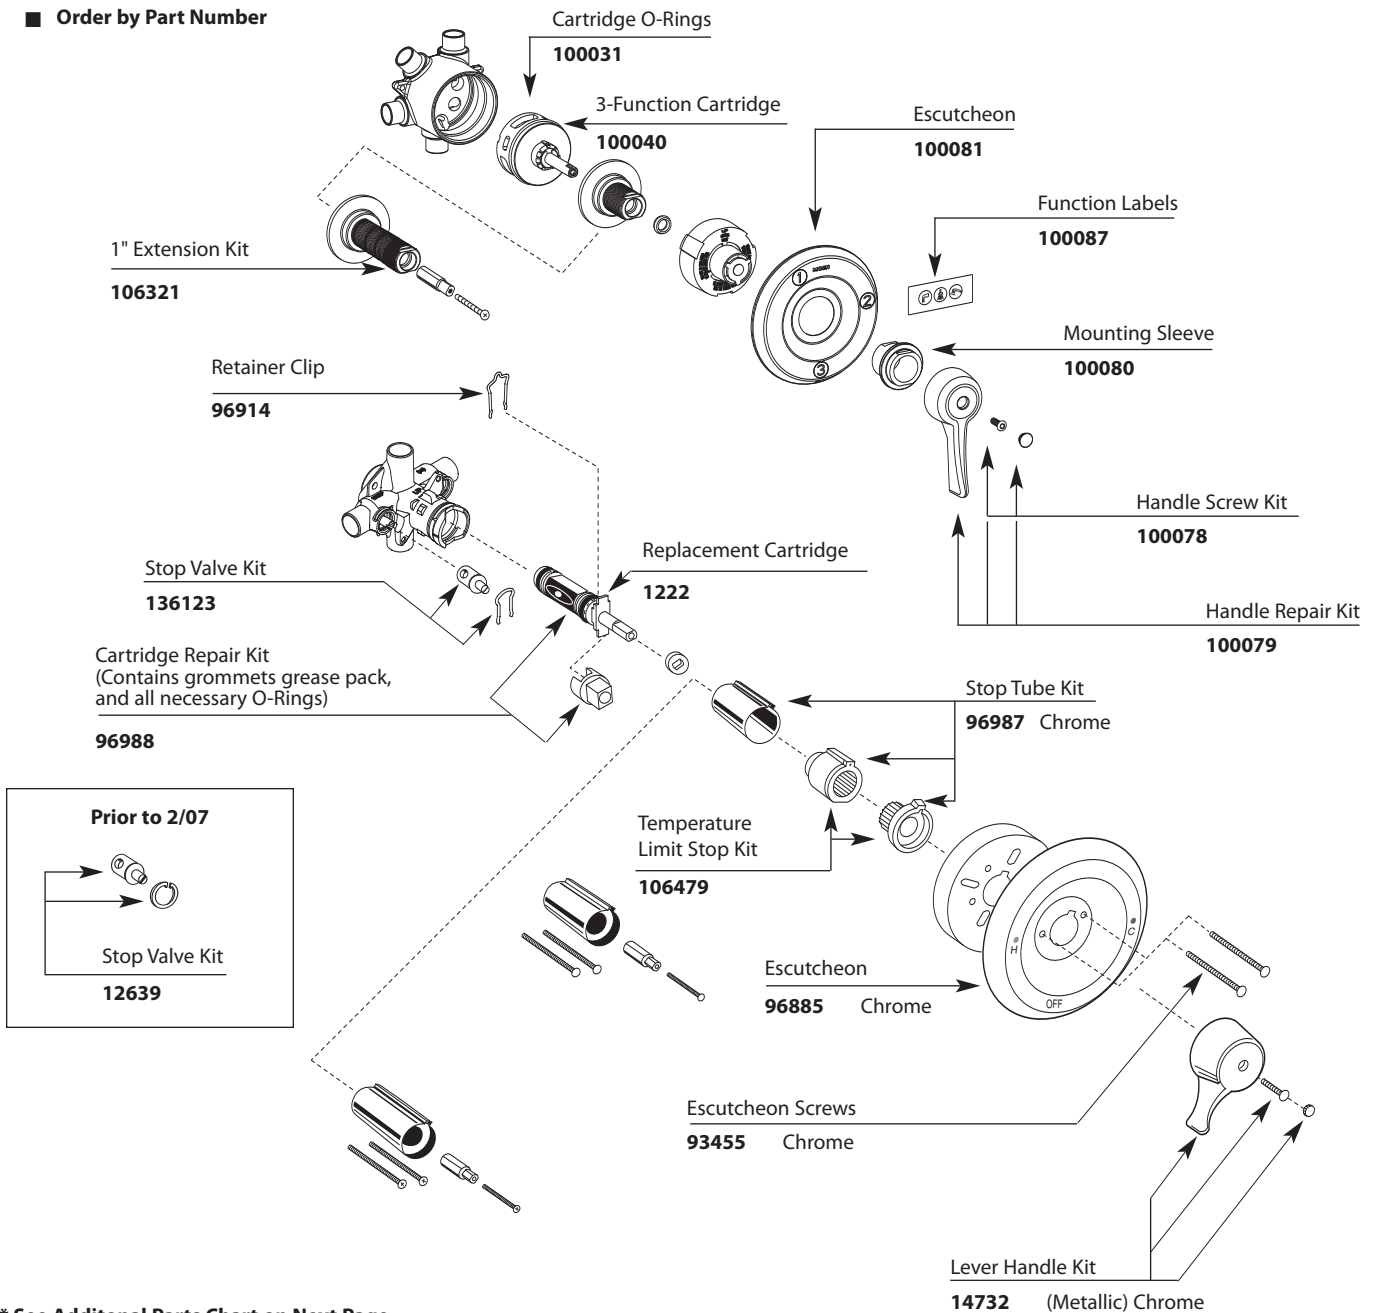

Three-Function Commercial Tub/Shower System							
MODEL	Showershower	Tub Filler	Handshower	Vacuum Breaker	Drop Ell	Slide Bar	Wall Bracket
8346LF16 Posi-Temp			x	x	x	x	
52710LF16 Less Valves			x	x	x	x	
52715			x	x	x	x	

■ Order by Part Number

* See Additional Parts Chart on Next Page

■ Order by Part Number

* **Parts Chart**

Single Function
Lo-Flow Showerhead
52716LF16

Vacuum Breaker
52703

Drop ell
A725

Tub Spout
3804

Clamp
100686

Single Function Low-Flow
Handheld Shower
8349LF16

Metal Hose
A726

Slidebar & Clamp
101629

Wall Bracket
104414